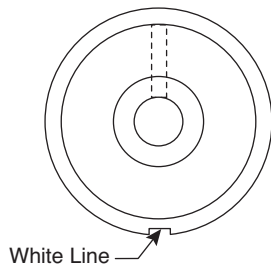

Date Last Revised: 8-18-09

Dimensions: mm (In.)

SPECIFICATIONS	
Color:	black (450-0125), red (450-0126)
Set Screw:	#6-32 (use 1.6mm tool)