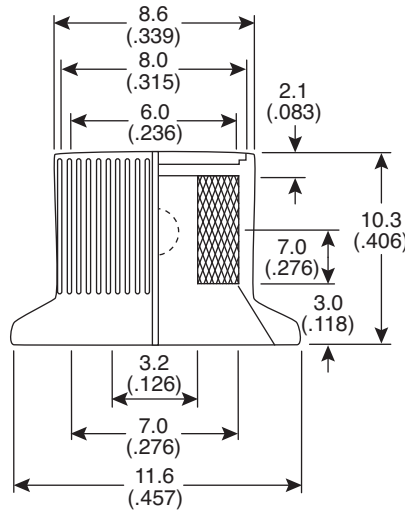

Date Last Revised: 8-18-09

Dimensions: mm (In.)

SPECIFICATIONS	
Color:	black (450-0125), red (450-0126)
Set Screw:	#6-32 (use 1.6mm tool)