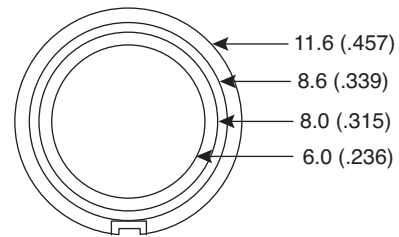

Date Last Revised: 8-18-09

Dimensions: mm (In.)

SPECIFICATIONS	
Color:	black (450-0125), red (450-0126)
Set Screw:	#6-32 (use 1.6mm tool)