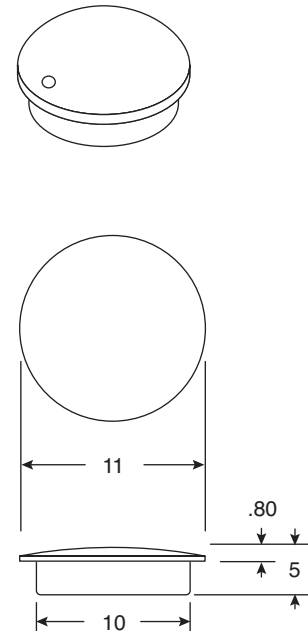

Part Number	Color	Marking	Marking Color
450-C151	Red	Plain	-
450-C152	Yellow	Plain	-
450-C153	Blue	Plain	-
450-C154	Green	Plain	-
450-C155	Gray	Plain	-
450-C156	Black	Plain	-
450-C159	Orange	Plain	-
450-CL151	Red	Line	White
450-CL152	Yellow	Line	White
450-CL153	Blue	Line	White
450-CL154	Green	Line	White
450-CL155	Gray	Line	Black
450-CL156	Black	Line	White
450-CL159	Orange	Line	White
450-CS151	Red	Dot	White
450-CS152	Yellow	Dot	White
450-CS153	Blue	Dot	White
450-CS154	Green	Dot	White
450-CS155	Gray	Dot	Black
450-CS156	Black	Dot	White
450-CS159	Orange	Dot	White

Dimensions: mm

SPECIFICATIONS	
Material:	Plastic
Tolerance:	+/-0.20
Markings:	Plain, Line, Dot
Fits Knobs:	450-CK1532, 450-CK1560, 450-CK1564, 450-CKL560, 450-CKL564