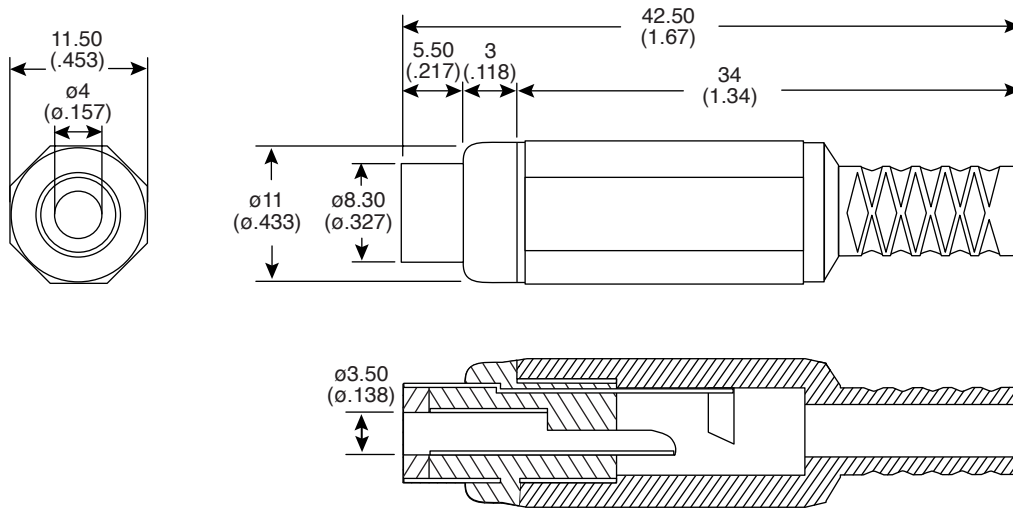

RCA Jacks

161-0151-E, 161-0152-E, 161-0153-E, 161-0154-E

RCA Jacks

Dimensions: mm (In)

MOUSER STOCK NO.	Color
161-0151-E	Red
161-0152-E	Black
161-0153-E	White
161-0154-E	Yellow

SPECIFICATIONS	
Center Contact:	Nickel Plated Brass
Housing:	PE
Insulator:	ABS
Contact Resistance:	30mΩ max.
Insulation Resistance:	100MΩ min. @ 500VDC
Dielectric Strength:	250VAC for 1 Minute
Insertion Force:	3N max.
Extraction Force:	0.1-3N
RoHS Compliant	