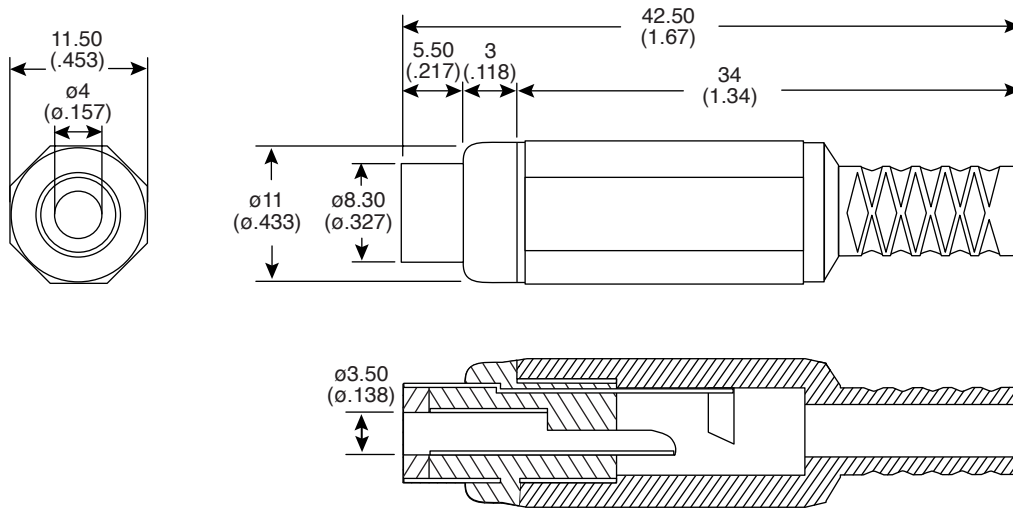

# RCA Jacks

161-0151-E, 161-0152-E, 161-0153-E, 161-0154-E

RCA Jacks

Dimensions: mm (In)

MOUSER STOCK NO.	Color
161-0151-E	Red
161-0152-E	Black
161-0153-E	White
161-0154-E	Yellow

SPECIFICATIONS	
Center Contact:	Nickel Plated Brass
Housing:	PE
Insulator:	ABS
Contact Resistance:	30m $\Omega$ max.
Insulation Resistance:	100M $\Omega$ min. @ 500VDC
Dielectric Strength:	250VAC for 1 Minute
Insertion Force:	3N max.
Extraction Force:	0.1-3N
RoHS Compliant	