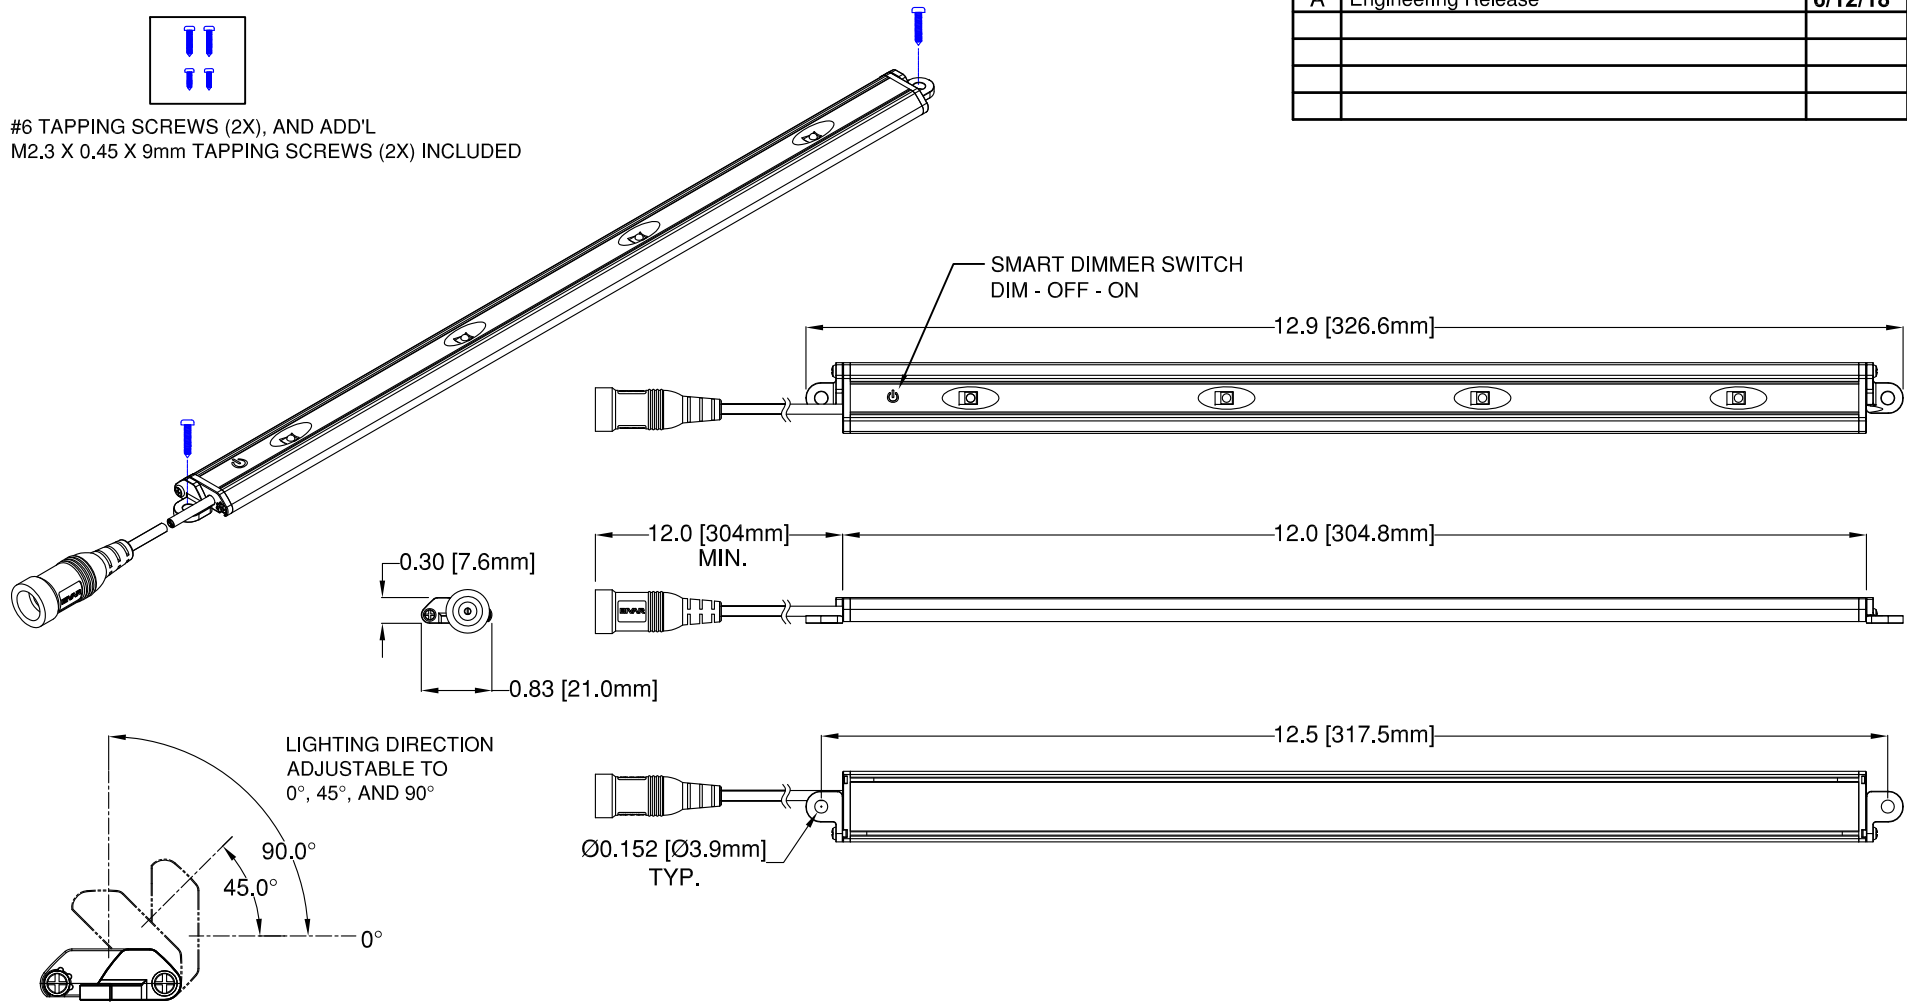

#6 TAPPING SCREWS (2X), AND ADD'L
M2.3 X 0.45 X 9mm TAPPING SCREWS (2X) INCLUDED

REV.	DESCRIPTION	DATE	APPROVED
A	Engineering Release	6/12/18	G.O.

1. Power Input: 24VDC, Constant Voltage
2. Power Consumption: 5.0 Watts
3. White Color Temperature: 6500K Cool White
4. Output Projection: 120° FWHM
5. Luminous Output: 390 Lumens (155 Lumens when Dimmed)
6. Housing Color: Black
7. Operating Temperature: 0C ~ +40C
8. For Use in Dry Locations Only
9. Pre-set to "ON" When Initially Powered

Mating Connector:
5.5 x 2.1 x 11mm DC Plug

STANDARD TOLERANCE (UNLESS OTHERWISE SPECIFIED)		BIVAR® 4 THOMAS, IRVINE, CA. 92618 TEL: (949) 951-8808 FAX: (949) 951-3974	
DECIMALS	ANGULAR	TITLE: BC5000 SERIES LIGHTING COOLWHITE	
.X ±.1	X° ± 1°	DESIGNED: TD. NGUYEN	DATE: 6/11/18
.XX ±.02		PART NO: BC5000-C-S	REVISION: A
.XXX ±.010		REVISER: N/A	DATE: N/A
		CAGE CODE: 32559	SCALE: NONE
		CHECKED: K. BARON	DATE: 6/12/18
		SCALE: NONE	SHEET # 1 OF 1
CAD GENERATED DOCUMENT, DO NOT MEASURE DRAWING			