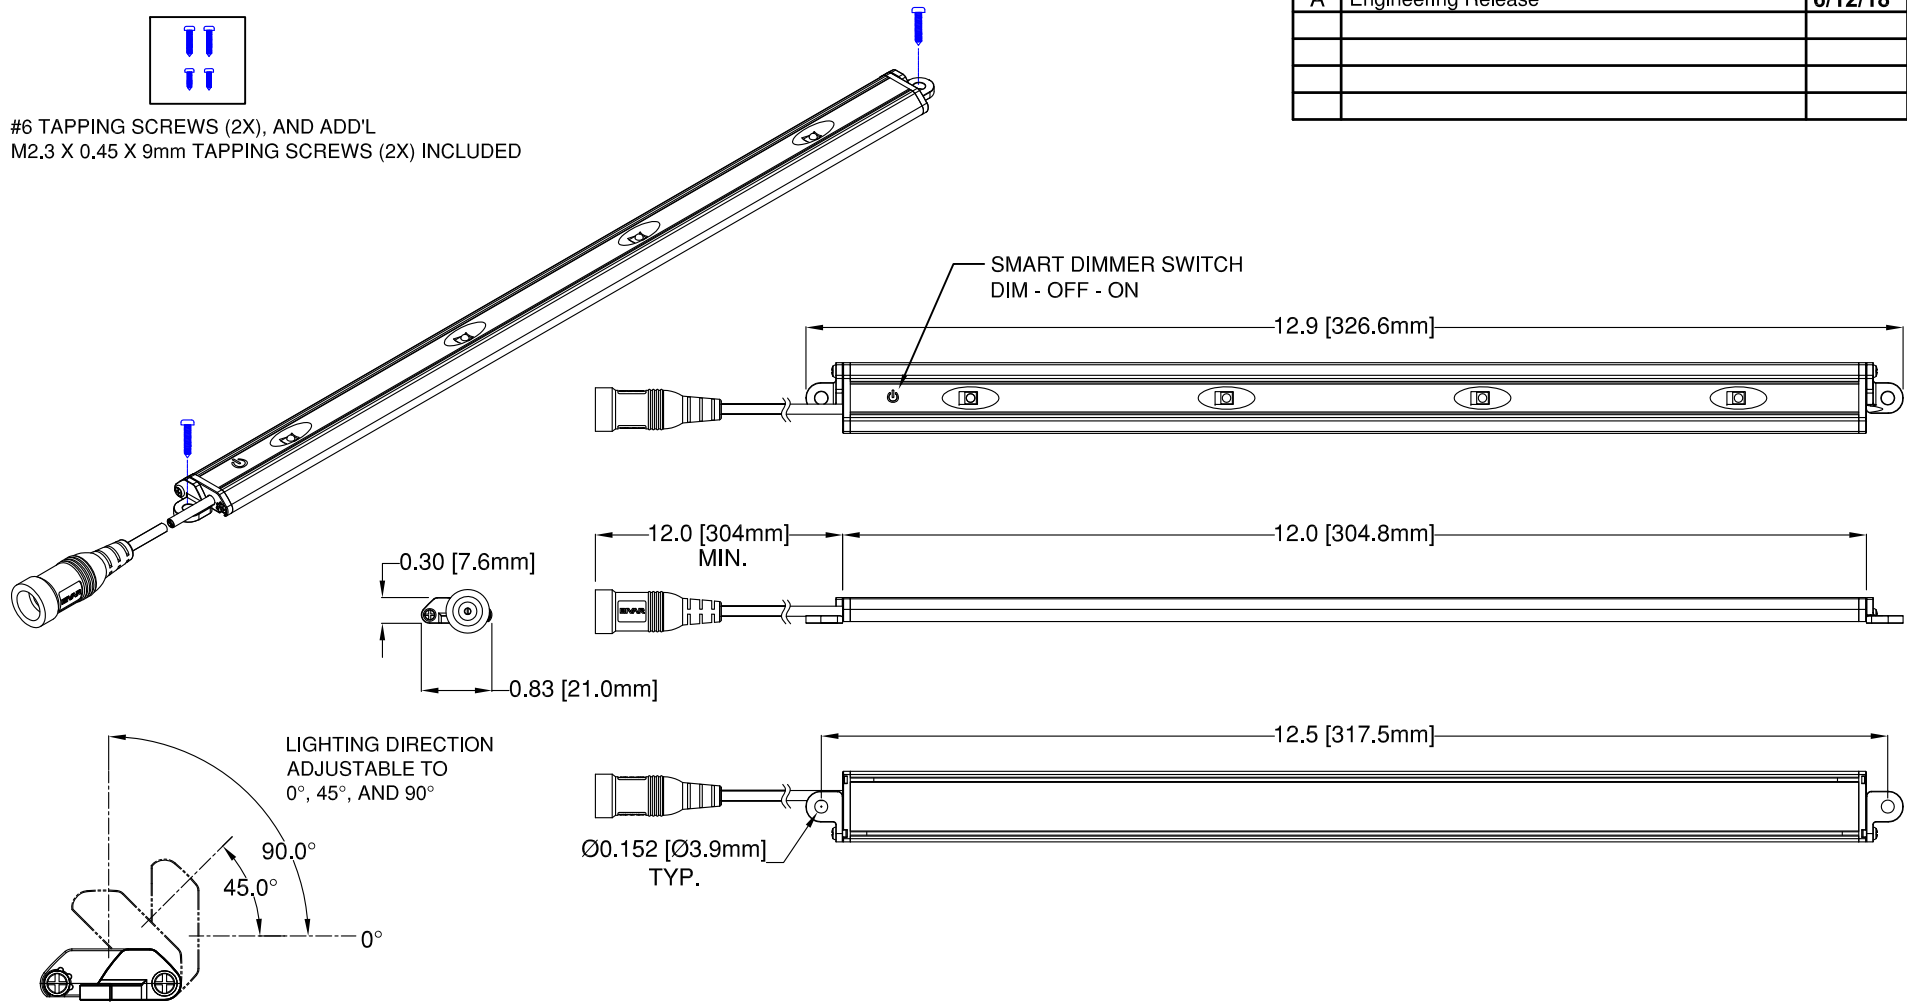

#6 TAPPING SCREWS (2X), AND ADD'L
M2.3 X 0.45 X 9mm TAPPING SCREWS (2X) INCLUDED

REV.	DESCRIPTION	DATE	APPROVED
A	Engineering Release	6/12/18	G.O.

1. Power Input: 24VDC, Constant Voltage
2. Power Consumption: 5.0 Watts
3. White Color Temperature: 6500K Cool White
4. Output Projection: 120° FWHM
5. Luminous Output: 390 Lumens (155 Lumens when Dimmed)
6. Housing Color: Black
7. Operating Temperature: 0C ~ +40C
8. For Use in Dry Locations Only
9. Pre-set to "ON" When Initially Powered

Mating Connector:
5.5 x 2.1 x 11mm DC Plug

STANDARD TOLERANCE (UNLESS OTHERWISE SPECIFIED)		BIVAR® 4 THOMAS, IRVINE, CA. 92618 TEL: (949) 951-8808 FAX: (949) 951-3974	
DECIMALS	ANGULAR	TITLE: BC5000 SERIES LIGHTING COOLWHITE	
.X ±.1	X° ± 1°	DESIGNED: TD. NGUYEN	DATE: 6/11/18
.XX ±.02		REVISION: N/A	DATE: N/A
.XXX ±.010		CHECKED: K. BARON	DATE: 6/12/18
		PART NO: BC5000-C-S	REVISION: A
		CAGE CODE: 32559	SCALE: NONE
		SHEET # 1 OF 1	
CAD GENERATED DOCUMENT, DO NOT MEASURE DRAWING			