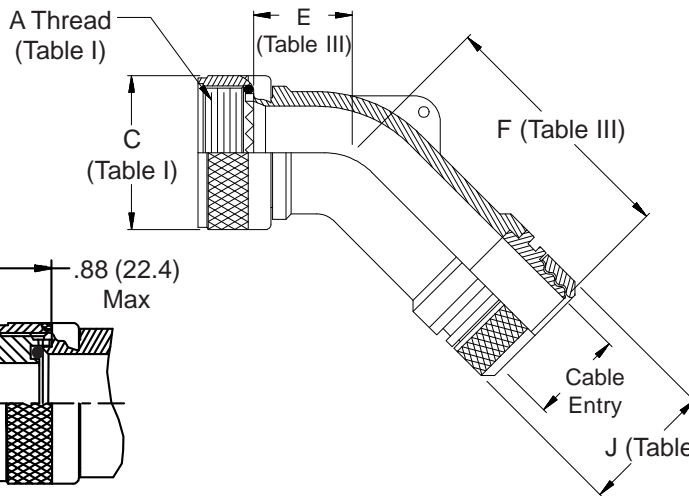

**CONNECTOR  
 DESIGNATORS**

**A-F-H**

**J-L-S**

**ROTATABLE  
 COUPLING**

**STYLE 2  
 (STRAIGHT  
 See Note 5)**

**STYLE E  
 STRAIN RELIEF**

**STYLE 2  
 (45° & 90°  
 See Note 5)**