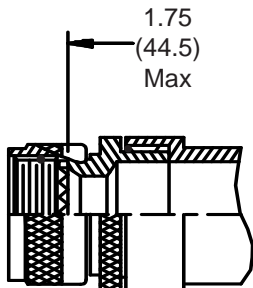

**CONNECTOR  
 DESIGNATORS**

**A-F-H**

**J-L-S**

**ROTATABLE  
 COUPLING**

**STYLE 2  
 (STRAIGHT  
 See Note 5)**

**STYLE E  
 STRAIN RELIEF**

**STYLE 2  
 (45° & 90°  
 See Note 5)**