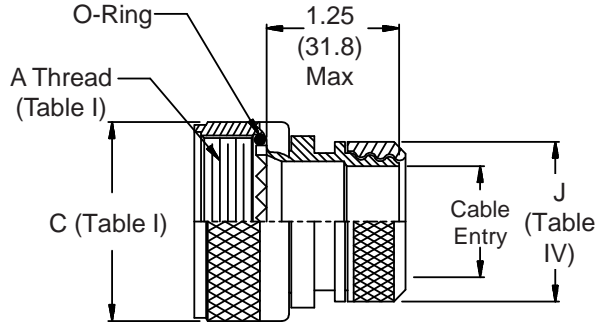

**CONNECTOR  
 DESIGNATORS**

**A-F-H**

**J-L-S**

**ROTATABLE  
 COUPLING**

**STYLE 2  
 (STRAIGHT  
 See Note 5)**

**STYLE E  
 STRAIN RELIEF**

**STYLE 2  
 (45° & 90°  
 See Note 5)**