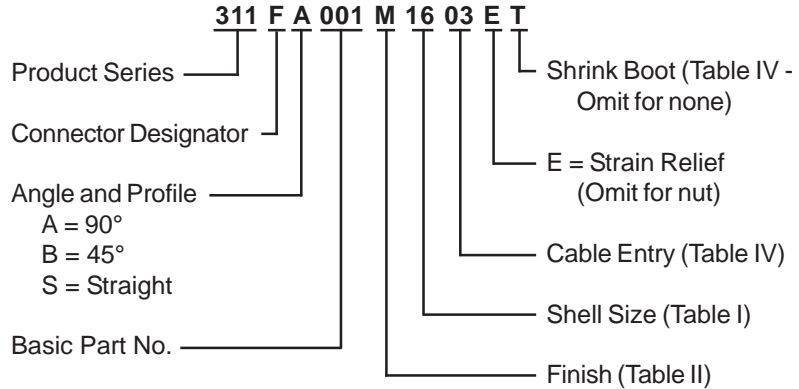

**CONNECTOR  
 DESIGNATORS**

**A-F-H**

**J-L-S**

**ROTATABLE  
 COUPLING**

**STYLE 2  
 (STRAIGHT  
 See Note 5)**

**STYLE E  
 STRAIN RELIEF**

**STYLE 2  
 (45° & 90°  
 See Note 5)**