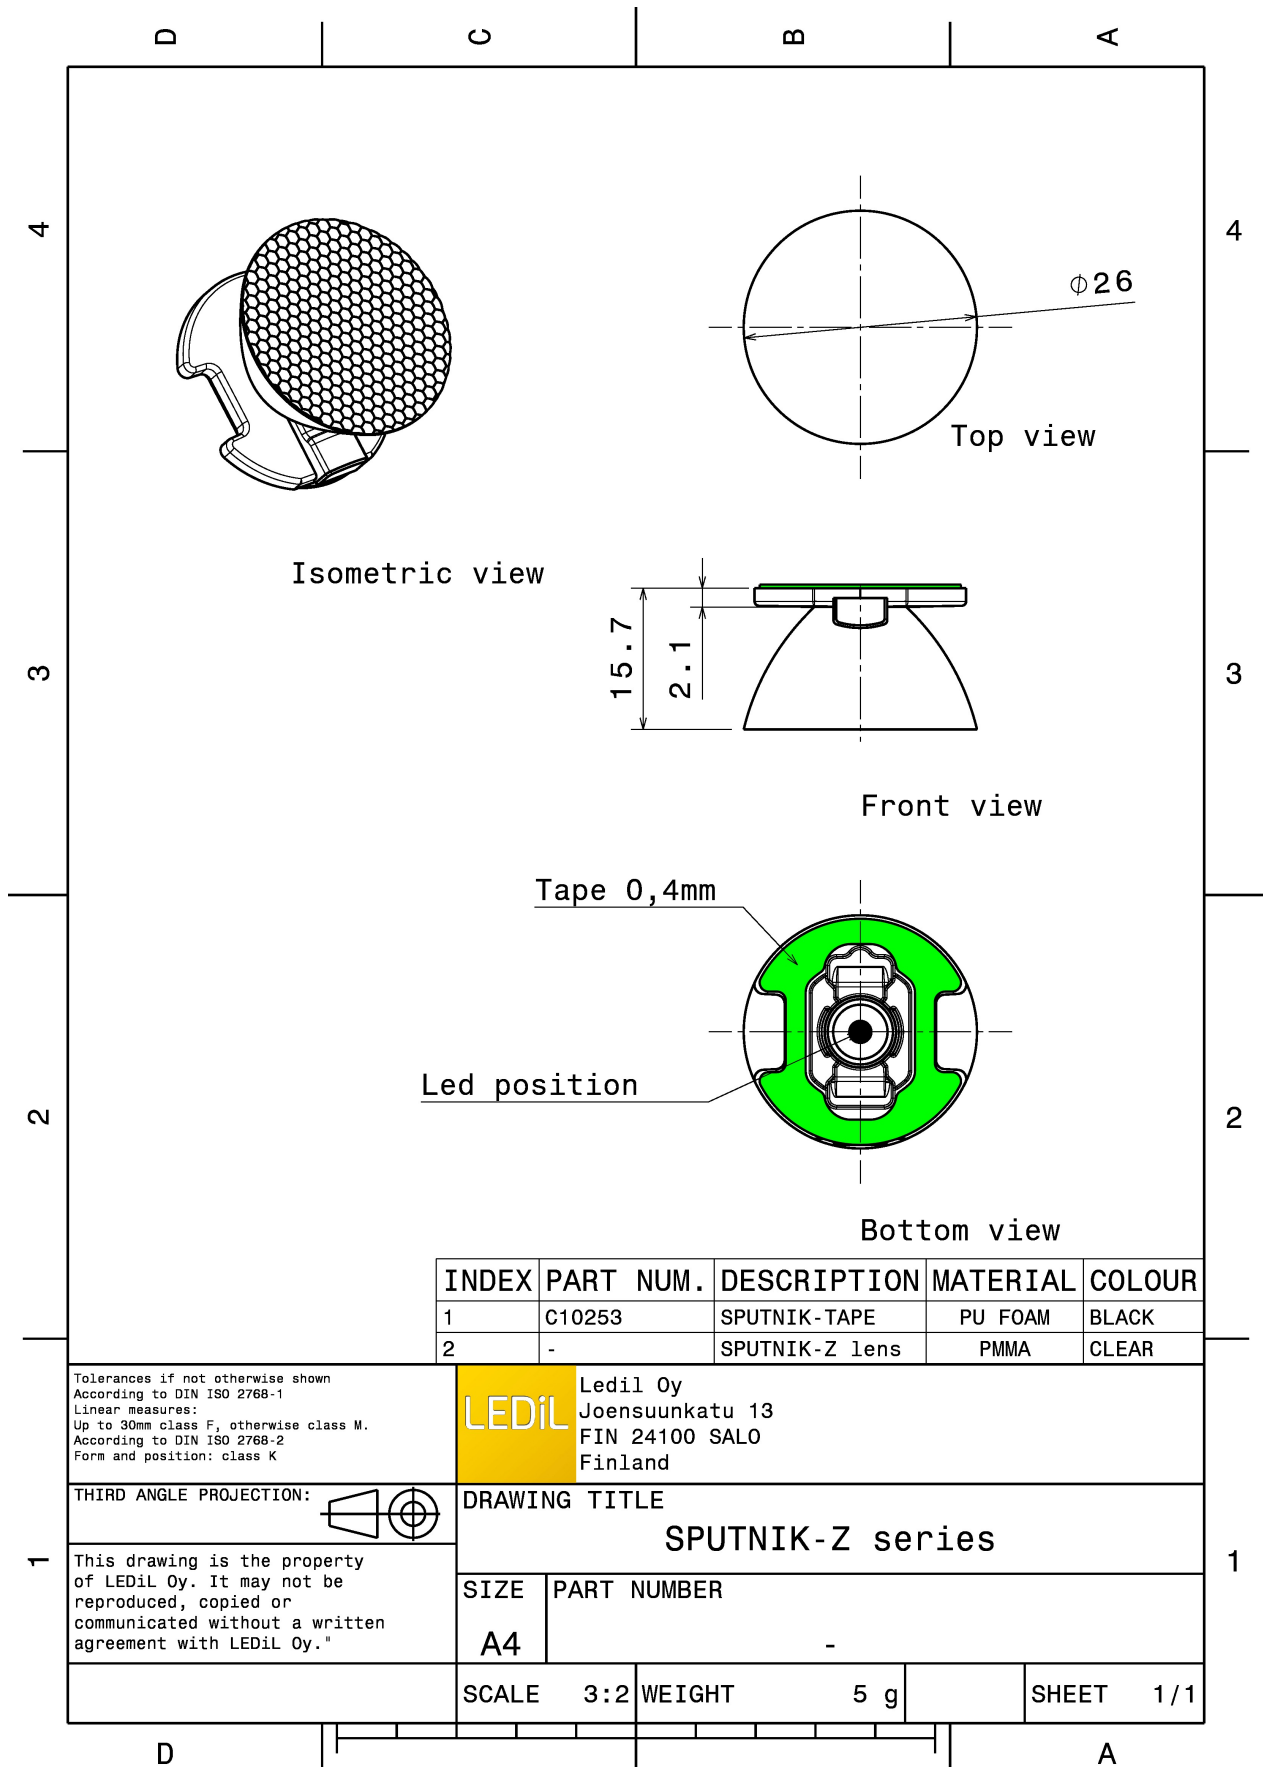

SPUTNIK-Z-SS

~9° smooth spot beam

TECHNICAL SPECIFICATIONS:

Dimensions	Ø 26.0 mm
Height	16.7 mm
Fastening	tape
ROHS compliant	yes 

MATERIAL SPECIFICATIONS:

Component	Type	Material	Colour	Finish
SPUTNIK-Z-SS	Single lens	PMMA	clear	
SPUTNIK-TAPE	Tape	PU tape	black	

ORDERING INFORMATION:

Component		Qty in box	MOQ	MPQ	Box weight (kg)
CA10321_SPUTNIK-Z-SS	Single lens	1001		77	6.9
» Box size: 480 x 280 x 300 mm					

PHOTOMETRIC DATA (MEASURED):

GENERAL INFORMATION:

NOTE: The typical beam angle will be changed by different color, chip size and chip position tolerance. The typical total beam angle is the full angle measured where the luminous intensity is half of the peak value.