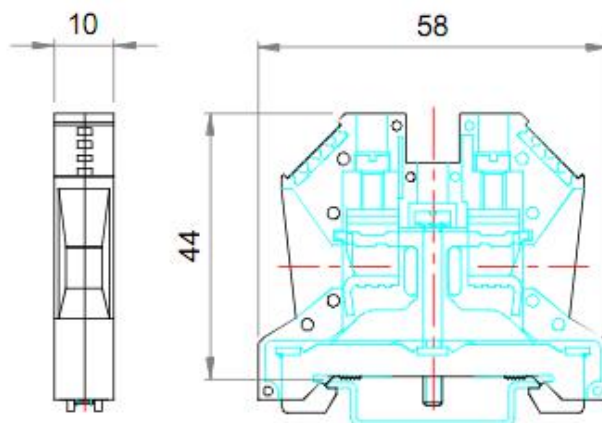

TECHNICAL DATA / DIMENSIONS

Dimensions

Width mm	10
Length mm	58
Height mm	44
Mounting type (EN 60715)	Omega TH35

Technical data

Maximum load current	-
Insulating material	PA
Self-extinguishing degree acc. to UL94	V2
Rated surge voltage	6kV
Pollution degree	3
Surge voltage category	III
Insulating material group	I
Nominal Voltage	-
Nominal Current	-
Temperature index, insulating material – Elec. UL 746 B - RTI	130°C
Static insulating material lower permissible temperature	-60°C

Connection data

Conductor cross-section solid min/max	1.5 / 10 mm ²
Conductor cross-section stranded min/max	1.5 / 10 mm ²

Euro Earth Terminal Block

AWG min/max	20-6 AWG
Max conductor cross-section stranded with ferrule with plastic sleeve	10 mm ² / L=12 mm
Stripping length	max 13 mm
Screw	M4 – Zinc plated steel
Tightening torque	1.2Nm / 20 LbIn.
Earth Screw	M3,5 – Zinc plated steel
Tightening torque	0.6Nm / 7 LbIn.
Clamp	Zinc plated steel
Metal part	Zinc plated steel

TECHNICAL DRAWINGS

ACCESSORIES

Marking

Item	Description
10134398-001LF	Single-digit marking tag (5 x 3 mm) - white
10134398-002LF ~ 10134398-011LF	Single-digit marking tag (5 x 3 mm) – with marking: 0 ~ 9
10134398-012LF ~ 10134398-036LF	Single-digit marking tag (5 x 3 mm) – with marking: A ~ Z
10134399-001LF	Marking tag adapter – 6 slots for marking tags
10134401-001LF	Marking tags (6 x 12 mm) - white (<i>special marking on request</i>)

DIN RAIL system - Mounting and Installation material

Item	Description
10134392-001LF	Steel Omega rail TH35/7,5mm - 2mt length
10134393-001LF	Slotted steel Omega rail TH35/7,5mm - 2mt length
10134394-001LF	Steel Omega rail TH35/15mm - 2mt length
10134395-001LF	Slotted steel Omega rail TH35/15mm - 2mt length
10134387-001LF	Angled support bracket
10134389-001LF	EURO STOP – End bracket width 9
10134390-001LF	EURO STOP – End bracket width 6
10134391-001LF	EURO STOP – Snap-on end bracket width 6