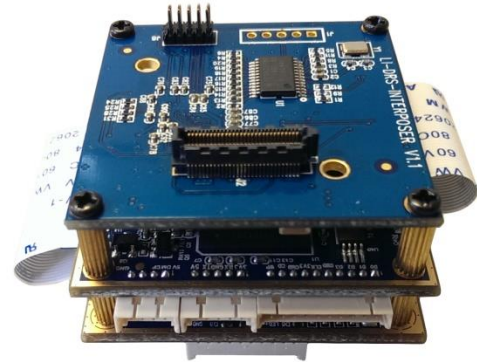

LEOPARD IMAGING INC.

LI-M38-THERMAL Data Sheet

Overview

LI-M38-THERMAL - Utilizing technology advances and expansion into high-volume, low cost manufacturing, Leopard Imaging brings affordable Thermal Imaging technology to commercial surveillance and security application.

The M38 thermal camera module is an Internet Protocol (IP) networked solution. conforming to the Open Network Video Interface Forum (ONVIF) standard, which can be accessed by most of ONVIF compliance NVR and VMS.

Key Features

- 15fps @ 320x240 MJPEG with RAW data
- 30fps @ 320x240 H.264/MJPEG(without RAW) compression video through IP Network
- Raw data output for image analytics
- ONVIF compliant
- Uncooled Thermal Imaging Technology
- Don't need any ambient light or illumination

Specification

Focal Plane Array			
Detector Type	Uncooled VOx Microbolometer		
Array Size	320 x 240		
Detector Pitch	17 um		
Spectral Response	8 - 14 um (LWIR)		
Sensitivity	<50 mK		
Video			
Frame Rate	Configurable for up to 30 fps		
Format	H.264/MJPEG, with/without RAW data		
Gain/Level Control	Automatic		
Image Polarity	White Hot/Black Hot, Invert/Revert		
Zoom	4x Digital Zoom with ePan / eTilt		
Communication Interface			
Protocols	Ethernet (10/100 BaseT), ONVIF conformant		
Electrical			
Voltage	12V DC		
Power	TBD		
Environmental			
Operating Temperature	-40°C to +55°C		
Mechanical			
Dimension (L x H x W)	38mm x 38mm x 28mm		
Weight	TBD		
Optics			
Lens	Athermalized Fixed Focus	Athermalized Fixed Focus	Athermalized Fixed Focus
HFOV	40°	16°	9°
f/no.	1.2	1.1	1.2
Effective Focal Length (EFL)	7.5mm	19mm	35mm