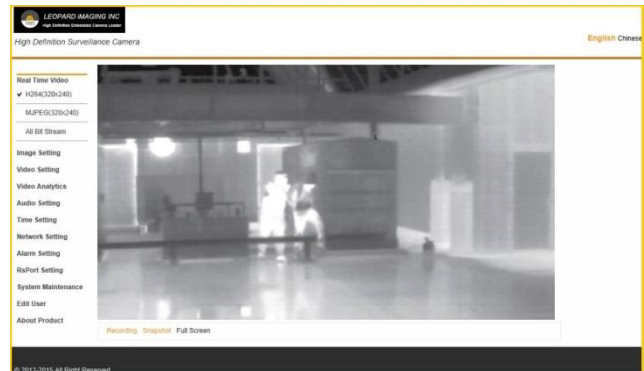

LEOPARD IMAGING INC.

LI-M38-THERMAL Data Sheet

Overview

LI-M38-THERMAL - Utilizing technology advances and expansion into high-volume, low cost manufacturing, Leopard Imaging brings affordable Thermal Imaging technology to commercial surveillance and security application.

The M38 thermal camera module is an Internet Protocol (IP) networked solution. conforming to the Open Network Video Interface Forum (ONVIF) standard, which can be accessed by most of ONVIF compliance NVR and VMS.

Key Features

- 15fps @ 320x240 MJPEG with RAW data
- 30fps @ 320x240 H.264/MJPEG(without RAW) compression video through IP Network
- Raw data output for image analytics
- ONVIF compliant
- Uncooled Thermal Imaging Technology
- Don't need any ambient light or illumination