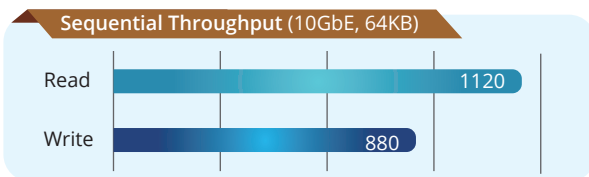

GRAND-MF

Powered by a high-performance AMD R-Series quad-core processor with up to 64GB DDR4 RAM, the GRAND-MF provides two M.2 SATA 6Gb/s SSD slots that allows the greatest flexibility in tiered storage configuration and enables cache acceleration. This powerful hardware can also double the encrypted file transfer performance with AES-NI encryption acceleration. The GRAND-MF is designed for small and medium-sized businesses looking for private cloud, cross-platform file sharing and collaboration, efficient backup/restoration, storage for virtualization, and to future-proof their IT infrastructure with maximized ROI.

- » IAMD R Series RX-421ND quad-core 2.1 GHz CPU (Turbo Core up to 3.4 GHz)
- » 4 x DIMM Slots, up to 64 GB memory with 4 x 16GB DIMMs
- » Ready to support 10GbE network card
- » Storage expandable, up to 1PB

AMD R-Series quad-core CPU, up to 64GB RAM, and AES-NI encryption acceleration

The GRAND-MF is equipped with a next-gen AMD R-Series RX-421ND quad-core 2.1 GHz processor (burst up to 3.4 GHz), dual channel 8GB/16GB/64GB DDR4 RAM (upgradable to 64GB), and four Gigabit LAN ports for lightning-fast multi-tasking with low power consumption and the ability to deliver up to 1531 MB/s throughput with a 10GbE configuration. The GRAND-MF's accelerated encryption engine with AES-NI provides unmatched encryption performance in its class (up to 1315 MB/s with AES 256-bit full storage server volume encryption) to boost system performance, security, and ensure the safety of sensitive business data stored in the storage server.

M.2 SSD support