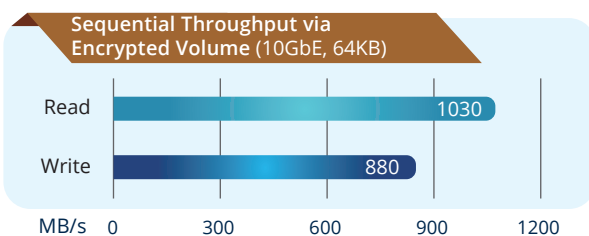

# GRAND-MF

Powered by a high-performance AMD R-Series quad-core processor with up to 64GB DDR4 RAM, the GRAND-MF provides two M.2 SATA 6Gb/s SSD slots that allows the greatest flexibility in tiered storage configuration and enables cache acceleration. This powerful hardware can also double the encrypted file transfer performance with AES-NI encryption acceleration. The GRAND-MF is designed for small and medium-sized businesses looking for private cloud, cross-platform file sharing and collaboration, efficient backup/restoration, storage for virtualization, and to future-proof their IT infrastructure with maximized ROI.

- » IAMD R Series RX-421ND quad-core 2.1 GHz CPU (Turbo Core up to 3.4 GHz)
- » 4 x DIMM Slots, up to 64 GB memory with 4 x 16GB DIMMs
- » Ready to support 10GbE network card
- » Storage expandable, up to 1PB