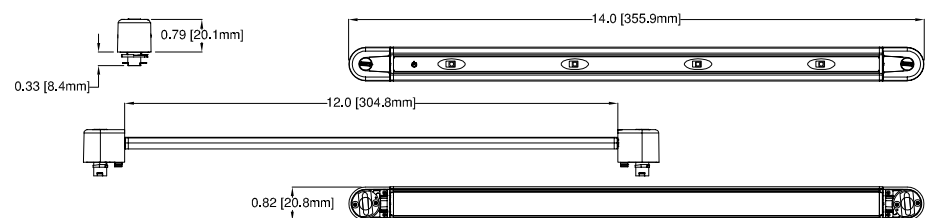

SPECIFICATIONS

Color Temperature	Lumen Output	Efficacy (lm/W)	Color Rendering Index (CRI)
Cool (C) - 6500K	390	77	74
Neutral (N) - 4750K	365	77	82
Warm (W) - 3100K	365	63	84

Rated Life	50,000 hours
Beam Angle	120°
Power Consumption	5 Watts
Operating Temperature	0°C ~+40°C
Voltage Input	24VDC, Constant Voltage
Controls	Built-in on/off, Dimming
Rotation	90°
Maximum Fixture Run Length	Max 7 fixtures/40W Power
Housing	Extruded Aluminum, Black Polycarbonate Reflector, Black
Weight (g)	92
Dimensions	W .86" (21mm) H .30" (7.6mm) L 12" (304.8mm) **

DIMENSIONS

COASTLINE SERIES

C5000 Track (TR)

ORDERING INFORMATION – Choose the option that best suits your needs and write its corresponding code on the appropriate line to form the product code.

MODEL	COLOR	TYPE	EXAMPLE
C5000	C – 6500K N – 4750K W – 3100K	TR – Track	C5000-C-TR