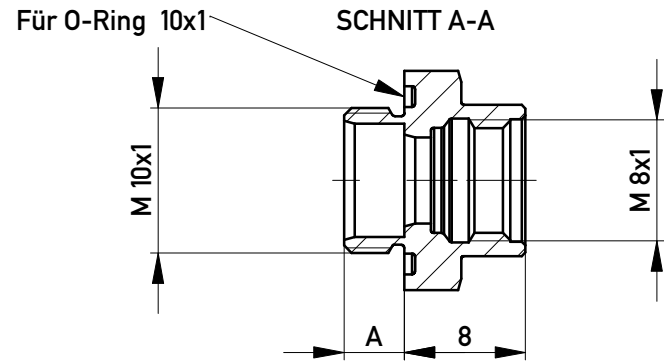

254154

284067

254154	4	Abstand : 9mm / distance 9mm
284067	4	Abstand : 13mm / distance 13mm
Ident-Nr.	Mass A	Bemerkung

Copyright by ERNI Production GmbH & Co. KG
Proprietary notice pursuant to ISO 16016 to be observed.

Information:		Tolerances	Scale 2:1		
All rights reserved. Only for Information. To ensure that this is the latest version of this drawing, please contact one of the ERNI companies before using.		 All Dimensions in mm	CuZn		
Subject to modification without prior notice. Drawing will not be updated.			Designation M 8 Gehäuseteil für Federleiste		
www.ERNI.com		254155			I A4
j	27.01.2017	Class		MRDEZT	
Index	Date				