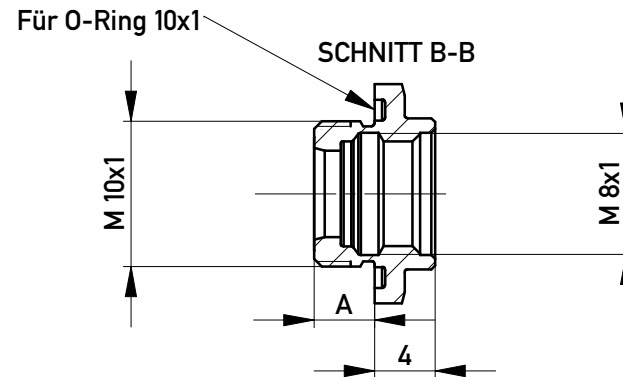

254154

284067

254154	4	Abstand : 9mm / distance 9mm
284067	4	Abstand : 13mm / distance 13mm
Ident-Nr.	Mass A	Bemerkung

Copyright by ERNI Production GmbH & Co. KG
Proprietary notice pursuant to ISO 16016 to be observed.

Information:		Tolerances	Scale 2:1		
All rights reserved. Only for Information. To ensure that this is the latest version of this drawing, please contact one of the ERNI companies before using.		 All Dimensions in mm	CuZn		
Subject to modification without prior notice. Drawing will not be updated.			Designation M 8 Gehäuseteil für Federleiste		
www.ERNI.com		254155			I A4
j	27.01.2017	Class		MRDEZT	
Index	Date				