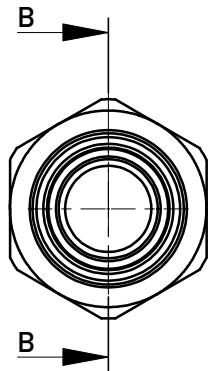

254154

284067

254154	4	Abstand : 9mm / distance 9mm
284067	4	Abstand : 13mm / distance 13mm
Ident-Nr.	Mass A	Bemerkung

Copyright by ERNI Production GmbH & Co. KG
Proprietary notice pursuant to ISO 16016 to be observed.

Information:		Tolerances	Scale 2:1		
All rights reserved. Only for Information. To ensure that this is the latest version of this drawing, please contact one of the ERNI companies before using.		 All Dimensions in mm	CuZn		
Subject to modification without prior notice. Drawing will not be updated.			Designation M 8 Gehäuseteil für Federleiste		
www.ERNI.com		254155			I A4
j	27.01.2017	Class		MRDEZT	
Index	Date				