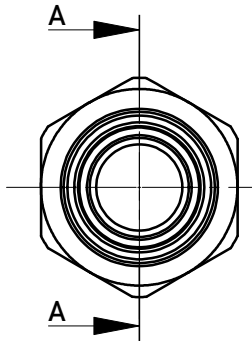

254154

284067

254154	4	Abstand : 9mm / distance 9mm
284067	4	Abstand : 13mm / distance 13mm
Ident-Nr.	Mass A	Bemerkung

Copyright by ERNI Production GmbH & Co. KG
Proprietary notice pursuant to ISO 16016 to be observed.

Information:		Tolerances	Scale 2:1		
All rights reserved. Only for Information. To ensure that this is the latest version of this drawing, please contact one of the ERNI companies before using.		 All Dimensions in mm	CuZn		
Subject to modification without prior notice. Drawing will not be updated.			Designation M 8 Gehäuseteil für Federleiste		
www.ERNI.com		254155			I A4
j	27.01.2017	Class		MRDEZT	
Index	Date				