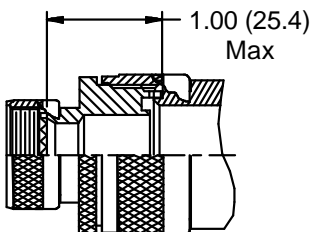

CONNECTOR DESIGNATORS
A-F-H-L-S
SELF-LOCKING
ROTATABLE
COUPLING

STYLE 2
(STRAIGHT)
 See Note 1)

STYLE 2
(45° & 90°)
 See Note 1)