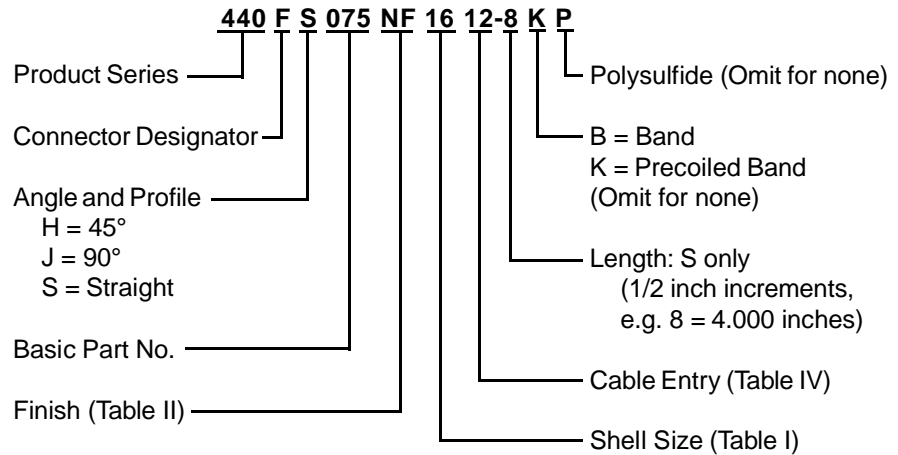

CONNECTOR DESIGNATORS
A-F-H-L-S
SELF-LOCKING
ROTATABLE
COUPLING

STYLE 2
(STRAIGHT)
 See Note 1)

STYLE 2
(45° & 90°)
 See Note 1)