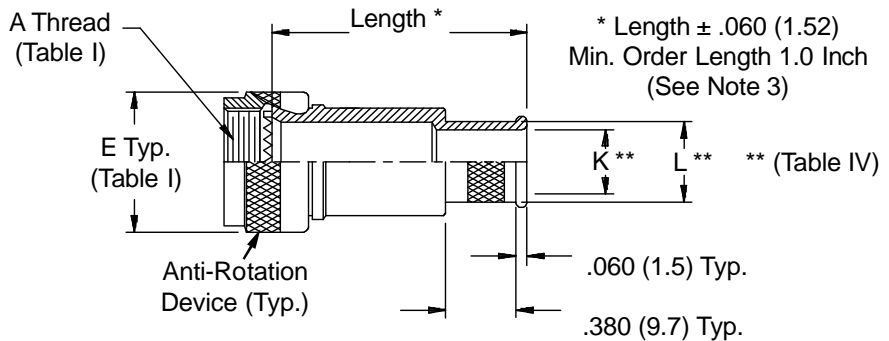

CONNECTOR DESIGNATORS
A-F-H-L-S
SELF-LOCKING
ROTATABLE
COUPLING

STYLE 2
(STRAIGHT)
 See Note 1)

STYLE 2
(45° & 90°)
 See Note 1)