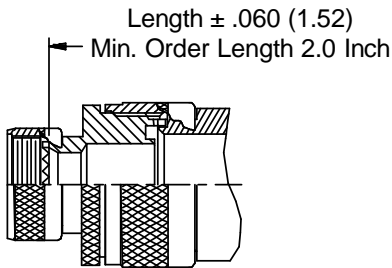

CONNECTOR DESIGNATORS
A-F-H-L-S
SELF-LOCKING
ROTATABLE
COUPLING

STYLE 2
(STRAIGHT)
 See Note 1)

STYLE 2
(45° & 90°)
 See Note 1)