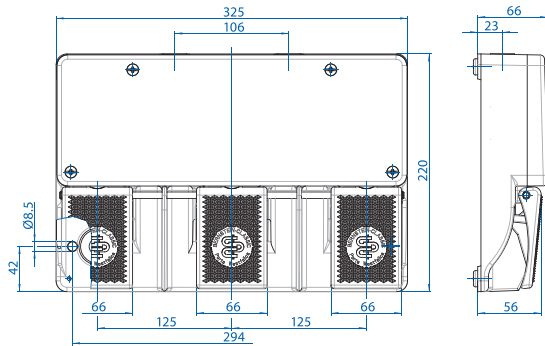

Triple Pedal

STANDARD WITHOUT COVER

Standard OFF-ON Operation-
Push pedal to change contact state. Release pedal to return to original state.

STANDARD WITH COVER

Standard OFF-ON Operation-
Push pedal to change contact state. Release pedal to return to original state.

Three pedal foot switch F3

Article number	Designation	Switching contacts
Snap-action contact:		
		Pedal 1 (left) Pedal 2 (middle) Pedal 3 (right)
616.3444.577	F3-SU2Z/SU2Z/SU2Z	2NC / 2NO 2NC / 2NO 2NC / 2NO
Slow-action contact:		
		Pedal 1 (left) Pedal 2 (middle) Pedal 3 (right)
606.3111.025	F3-U1Z/U1Z/U1Z	1NC / 1NO 1NC / 1NO 1NC / 1NO

Three pedal foot switch F3

Article number	Designation	Switching contacts
Snap-action contact:		
		Pedal 1 (left) Pedal 2 (middle) Pedal 3 (right)
606.3833.045	F3-SU1Z/SU1Z/SU1Z UN	1NC / 1NO 1NC / 1NO 1NC / 1NO
Slow-action contact:		
		Pedal 1 (left) Pedal 2 (middle) Pedal 3 (right)
606.3611.026	F3-U1Z/U1Z/U1Z UN	1NC / 1NO 1NC / 1NO 1NC / 1NO