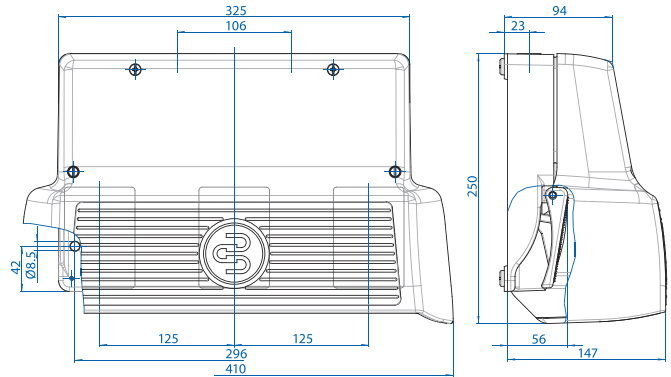

Triple Pedal

STANDARD WITHOUT COVER

Standard OFF-ON Operation-
Push pedal to change contact state. Release pedal to return to original state.

STANDARD WITH COVER

Standard OFF-ON Operation-
Push pedal to change contact state. Release pedal to return to original state.

Three pedal foot switch F3

Article number	Designation	Switching contacts
Snap-action contact:		
		Pedal 1 (left) Pedal 2 (middle) Pedal 3 (right)
616.3444.577	F3-SU2Z/SU2Z/SU2Z	2NC / 2NO 2NC / 2NO 2NC / 2NO
Slow-action contact:		
		Pedal 1 (left) Pedal 2 (middle) Pedal 3 (right)
606.3111.025	F3-U1Z/U1Z/U1Z	1NC / 1NO 1NC / 1NO 1NC / 1NO