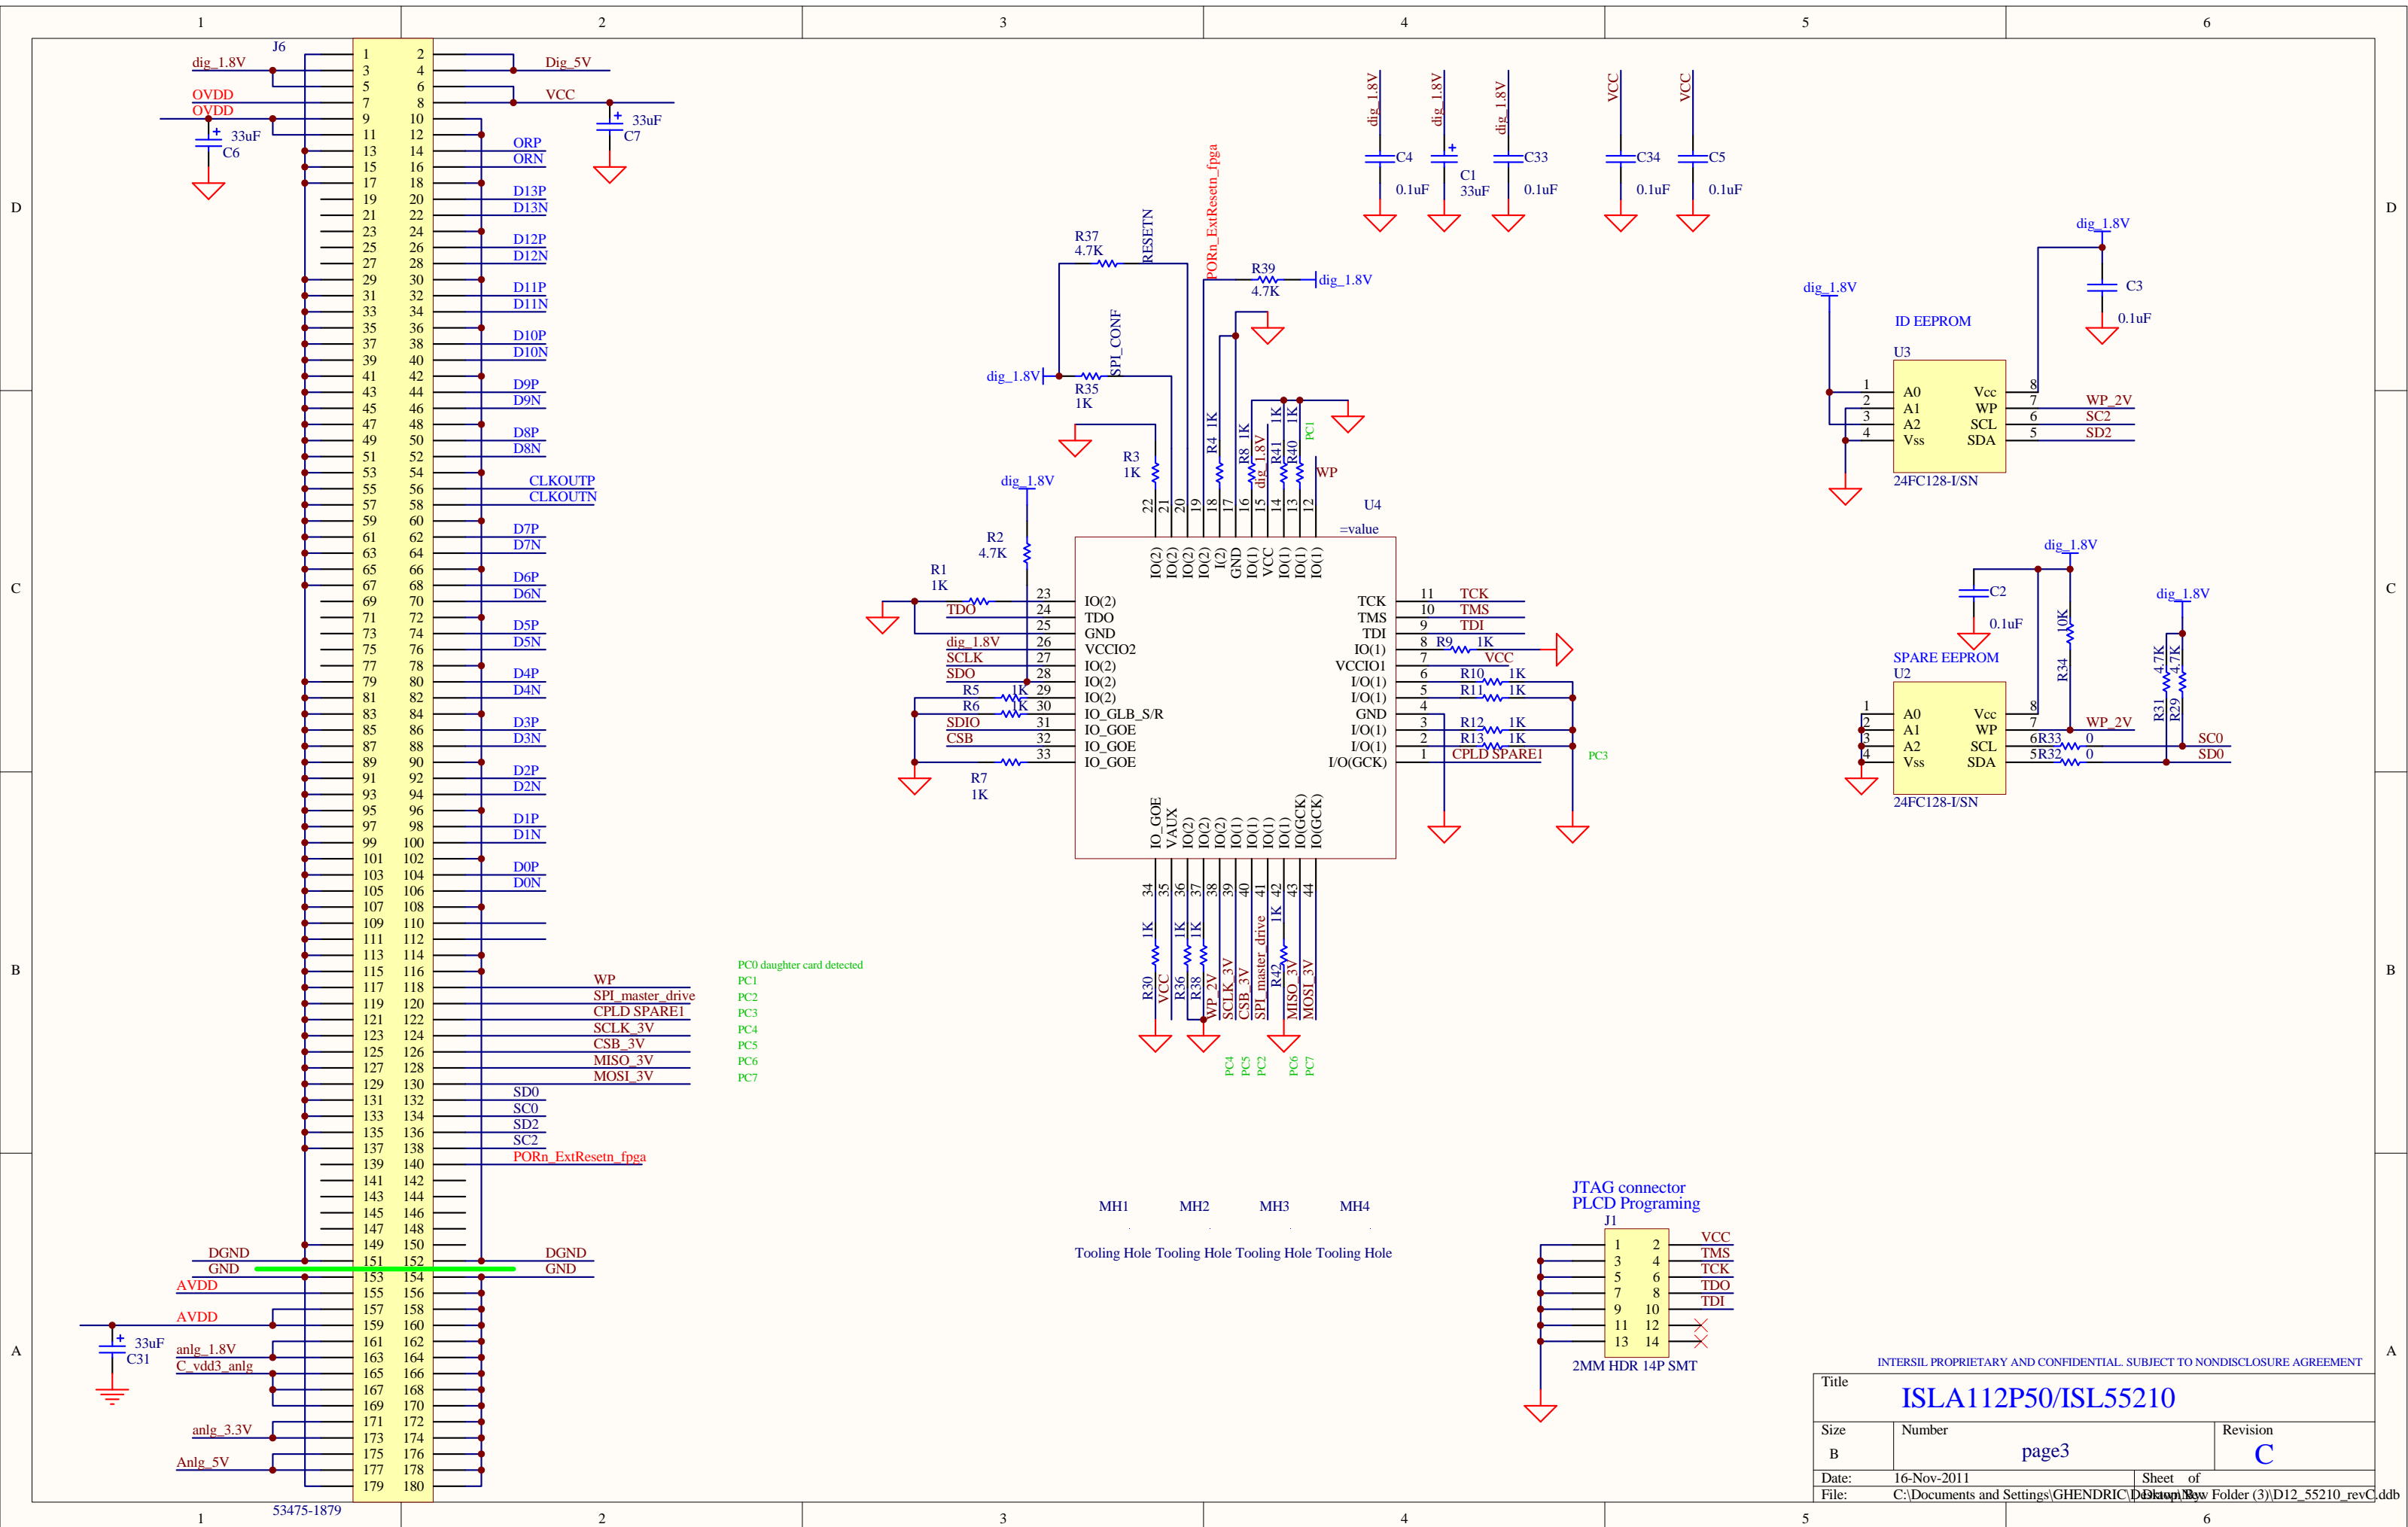

Title		
ISLA112P50/ISL55210		
Size	Number	Revision
B	page2	C
Date:	16-Nov-2011	Sheet of
File:	C:\Documents and Settings\GHENDRIC\Desktop\New Folder (3)\D12_55210_revC.ddb	

INTERSIL PROPRIETARY AND CONFIDENTIAL. SUBJECT TO NONDISCLOSURE AGREEMENT

Title		
ISLA112P50/ISL55210		
Size	Number	Revision
B	page3	C
Date:	16-Nov-2011	Sheet of
File:	C:\Documents and Settings\GHENDRIC\Desktop\New Folder (3)\D12_55210_revC.ddb	