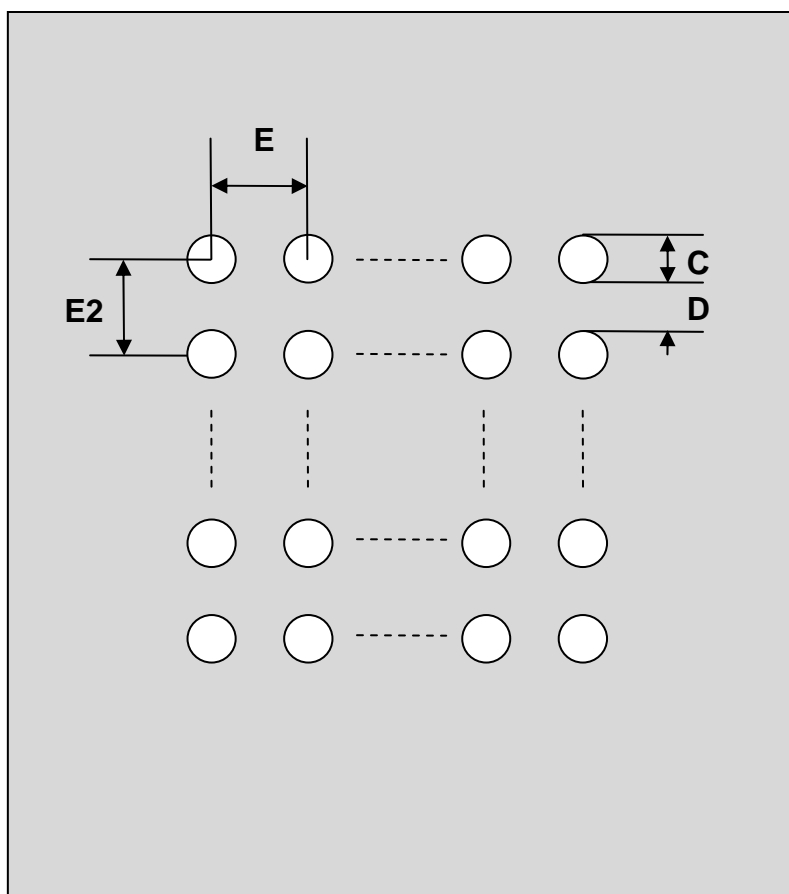

## BGA-484 Stencil (1.27 mm pitch, 22 x 22 grid)

DIMENSIONS						
REF.	mm			inches		
	MIN.	TYP.	MAX.	MIN.	TYP.	MAX.
C		0.60				
D		0.67				
E		1.27				
E2		1.27				

Top View (SMT Footprint)

(Representative drawing only - not to scale)