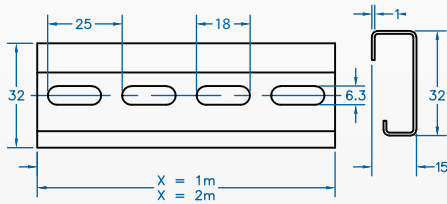

**DIN32**

32 mm x  
15 mm deep

**Zinc Plated Steel**

Type	Cat. No.	Length	Std. Pk.
Perforated	2511160	2m	10
	2511160/1M	1m	20
Unperforated	2511150	2m	10
	2511150/1M	1m	20

**DIN15**

15 mm x  
5.5 mm deep

**Zinc Plated Steel**

Type	Cat. No.	Length	Std. Pk.
Perforated	CA601/S	1m	50

**Dimensions**

**Perforated Steel**

**Perforated Steel**

**Unperforated Steel**