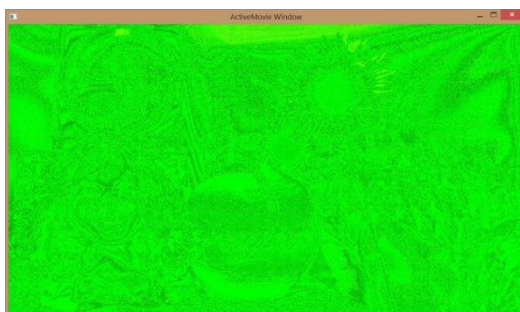

LEOPARD IMAGING INC

LI-USB30-M021XB

Data Sheet

Applications

- Machine Vision
- Medical Camera
- Scientific Camera

SDK Supported

- Camera Tool Source Code in C#
- Capture & Display
- OpenCV supported through Emgu
- RAW to RGB Conversion
- Save file as BMP & RAW format

RAW data streaming

Key Features

- USB 3.0 Super Speed support
- RAW data output without compression
- UVC compliance
- USB 2.0 backwards compatible
- Support External Trigger, Software Trigger
- Support CS lens (Not include Lens)
- Provide customization services
- USB +5VDC powered device
- Part#: