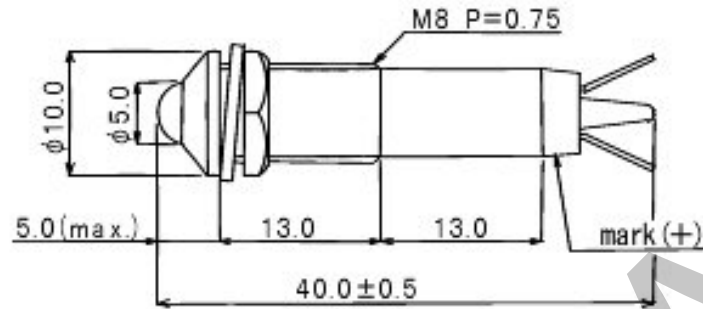

Mechanical Information:

- Mounting hole size:** 0.335" (8.5mm)
- Max panel thickness:** See part numbers
- Mounting torque:** Figure 1 - 0.362 lbs/ft (5 kg/cm)
Figure 2 & 3 - 0.217 lbs/ft (3 kg/cm)

Electrical Specifications:

Construction:

- Housing:** Protruding: Chrome plated brass;
Internal position; Polycarbonate

All values typical unless otherwise stated

Panel Mount Indicator Dimensions

Figure 1

Figure 2

Figure 3

Figure 4