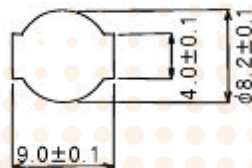

Dimensions are in mm