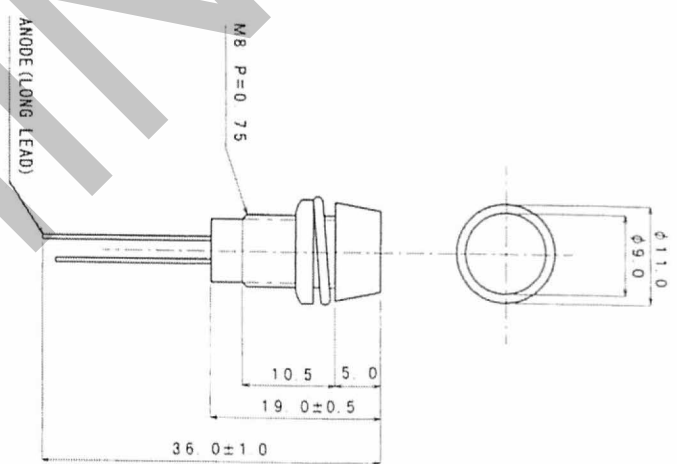

Mechanical Information:

- Mounting hole size:** 0.335" (8.5mm)
- Max panel thickness:** See part numbers
- Mounting torque:** Figure 1 - 0.362 lbs/ft (5 kg/cm)
Figure 2 & 3 - 0.217 lbs/ft (3 kg/cm)

Electrical Specifications:

Construction:

- Housing:** Protruding: Chrome plated brass;
Internal position; Polycarbonate

All values typical unless otherwise stated

Panel Mount Indicator Dimensions

Figure 1

Figure 2

Figure 3

Figure 4