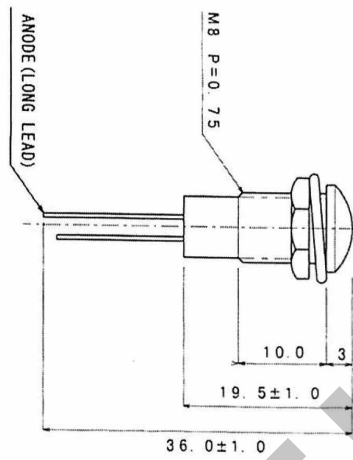

Mechanical Information:

- Mounting hole size:** 0.335" (8.5mm)
- Max panel thickness:** See part numbers
- Mounting torque:** Figure 1 - 0.362 lbs/ft (5 kg/cm)
Figure 2 & 3 - 0.217 lbs/ft (3 kg/cm)

Electrical Specifications:

Construction:

- Housing:** Protruding: Chrome plated brass;
Internal position; Polycarbonate

All values typical unless otherwise stated

Panel Mount Indicator Dimensions

Figure 1

Figure 2

Figure 3

Figure 4