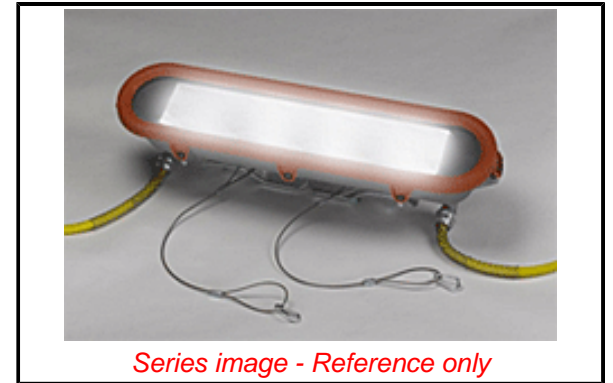

PLEASE CHECK WWW.MOLEX.COM FOR LATEST PART INFORMATION

Part Number: [1302430022](#)
Status: **Active**
Overview: [Wide-Area Lighting Products](#)
Description: Haztex Wide Area LED Work Light, 4 x 20W, Plug 14/3 SOOW 0.91m (3.0') with in/out Flying Leads

Documents:

[Drawing (PDF)](#) [RoHS Certificate of Compliance (PDF)](#)
[Product Specification PS-130243-002-001 (PDF)](#)

General

Product Family	Portable Lighting
Series	130243
Comments	Class 1, Division 2, Groups B, C, and D, Class 1, Division 2, Groups B, C, and D
Exclude SD Check	Yes
NEMA Configuration	N/A
NEMA Rating	NEMA 3R
Outlet	Feed-Through
Overview	Wide-Area Lighting Products
Product Name	Haztex
Type	Wide Area Lamps
UPC	78172536906

Physical

Cord Length - Primary	0.91m (3.0')
Cord Length - Secondary	0.91m (3.0')
Depth	176.90m (6.960")
Duty	Hazardous
Guard Included	No
Guard Type	N/A
Height	166.50mm (6.555")
Length	706.37mm (27.810")
Material - Globe	Clear Polycarbonate
Material - Guard	Silicone Rubber
Mounting Style	Variable
Packaging Type	Carton
Socket Construction	N/A

Electrical

Bulb Type	LED
Cord Type - Primary	14/3 SOOW
Cord Type - Secondary	14/3 SOOW
Lamp Type	20W LED
Lamp Wattage - Maximum	20W x 4
Lumens	5270
On/Off Switch	No
Voltage (Fixture) - Maximum	120V, 277V

Material Info

Engineering Number 1076HZ2F003143F003

Reference - Drawing Numbers

Product Specification PS-130243-002-001
Sales Drawing SD-130243-1001

Series image - Reference only

EU ELV

Not Reviewed

EU RoHS

Not Reviewed

REACH SVHC

Not Reviewed

Halogen-Free

Status

Not Reviewed

For more information, please visit [Contact US](#)

China ROHS

Not Reviewed

ELV

Not Reviewed

RoHS Phthalates

Not Reviewed

Search Parts in this Series

[130243 Series](#)