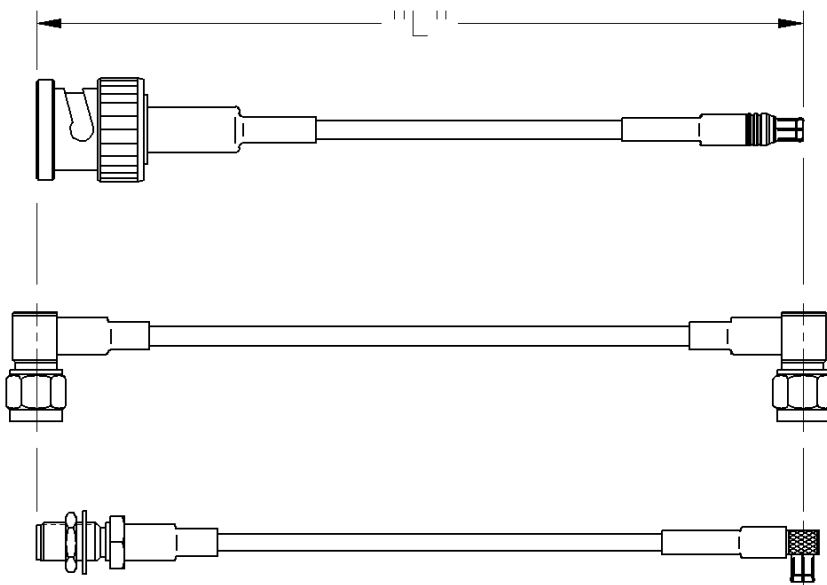

Fixed Length Cable Assemblies

INCHES (MILLIMETERS)
CUSTOMER DRAWINGS AVAILABLE UPON REQUEST

SMA STRAIGHT PLUG TO SMA STRAIGHT BULKHEAD JACK

PART NUMBER	CABLE TYPE	CABLE LENGTH	CONNECTOR A	CONNECTOR B
415-0031-006	RG-316	6"	142-0403-011	142-0303-411
415-0031-012	RG-316	12"	142-0403-011	142-0303-411
415-0031-018	RG-316	18"	142-0403-011	142-0303-411
415-0031-024	RG-316	24"	142-0403-011	142-0303-411
415-0031-036	RG-316	36"	142-0403-011	142-0303-411
415-0031-048	RG-316	48"	142-0403-011	142-0303-411
415-0035-006	RG-316 DS	6"	142-0404-011	142-0304-411
415-0035-012	RG-316 DS	12"	142-0404-011	142-0304-411
415-0035-018	RG-316 DS	18"	142-0404-011	142-0304-411
415-0035-024	RG-316 DS	24"	142-0404-011	142-0304-411
415-0035-036	RG-316 DS	36"	142-0404-011	142-0304-411

PART NUMBER	CABLE TYPE	CABLE LENGTH	CONNECTOR A	CONNECTOR B
415-0035-048	RG-316 DS	48"	142-0404-011	142-0304-411
415-0040-012	RG-58	12"	142-0407-011	142-0307-411
415-0040-024	RG-58	24"	142-0407-011	142-0307-411
415-0040-036	RG-58	36"	142-0407-011	142-0307-411
415-0040-048	RG-58	48"	142-0407-011	142-0307-411
415-0040-060	RG-58	60"	142-0407-011	142-0307-411
415-0045-012	RG-142	12"	142-0408-011	142-0308-411
415-0045-024	RG-142	24"	142-0408-011	142-0308-411
415-0045-036	RG-142	36"	142-0408-011	142-0308-411
415-0045-048	RG-142	48"	142-0408-011	142-0308-411
415-0045-060	RG-142	60"	142-0408-011	142-0308-411

Johnson Components' cable length applies to the end of straight connectors. The length is applied to the vertical centroid of right angle connectors. The last three digits of the part number reflect the length of the cable in inches.