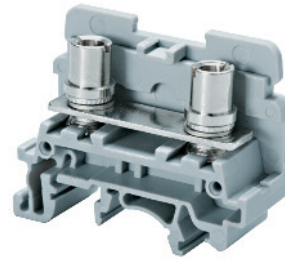

**CSTSN6U**

**CSTSB4U**

**CSTSB5U**

17 mm

17 mm

17 mm

39.5 x 50 mm

39.5 x 50 mm

39.5 x 50 mm

12 mm

12 mm

12 mm

Polyamide 6.6

Polyamide 6.6

Polyamide 6.6

2 screw connection for M5 ring/fork lugs

2 screw connection for M4 ring/fork lugs

2 screw connection for M5 ring/fork lugs

|          |              |              |
|----------|--------------|--------------|
|          |              |              |
| C US     | 60947-7-1    | C US E220514 |
| 22-2 AWG | 1.5-35 sq.mm | 22-2 AWG     |
| 600 V    | 1000 V       | 600 V        |
| 125 A    | 125 A        | 125 A        |
| 25 lb-in | 3.0 Nm       | 25 lb-in     |

|          |              |              |
|----------|--------------|--------------|
|          |              |              |
| C US     | 60947-7-1    | C US E220514 |
| 22-6 AWG | 1.5-10 sq.mm | 22-6 AWG     |
| 600 V    | 1000 V       | 600 V        |
| 65 A     | 57 A         | 65 A         |
| 14 lb-in | 1.2 Nm       | 14 lb-in     |