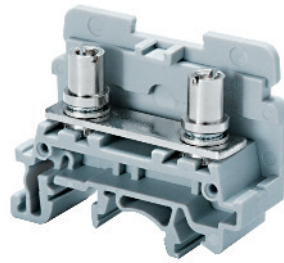

**CSTSN6U**

**CSTSB4U**

**CSTSB5U**

17 mm

17 mm

17 mm

39.5 x 50 mm

39.5 x 50 mm

39.5 x 50 mm

12 mm

12 mm

12 mm

Polyamide 6.6

Polyamide 6.6

Polyamide 6.6

2 screw connection for M5 ring/fork lugs

2 screw connection for M4 ring/fork lugs

2 screw connection for M5 ring/fork lugs

|          |              |              |
|----------|--------------|--------------|
|          |              |              |
| C US     | 60947-7-1    | C US E220514 |
| 22-2 AWG | 1.5-35 sq.mm | 22-2 AWG     |
| 600 V    | 1000 V       | 600 V        |
| 125 A    | 125 A        | 125 A        |
| 25 lb-in | 3.0 Nm       | 25 lb-in     |

|          |              |              |
|----------|--------------|--------------|
|          |              |              |
| C US     | 60947-7-1    | C US E220514 |
| 22-6 AWG | 1.5-10 sq.mm | 22-6 AWG     |
| 600 V    | 1000 V       | 600 V        |
| 65 A     | 57 A         | 65 A         |
| 14 lb-in | 1.2 Nm       | 14 lb-in     |