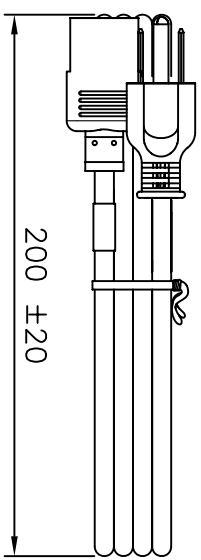

VOLEX RESERVES THE RIGHT TO ALTER NON-CRITICAL DIMENSIONS WITHOUT NOTICE.

PACKAGING: FOLD & TIE

- NOTES:
- 1) CORDAGE: 18/3 SVT, 60°C, BLACK
 - 2) APPROVALS:
 - 3) RATING: 10 AMP/125 VOLTS
 - 4) FLAME RATING : FT2
 - 5) PACKAGING: 100 PIECES/CARTON
 - 6) ALL DIMENSIONS IN MILLIMETERS.

REV	DESCRIPTION	DATE
3	REVISED TO SHOW CHINA MANUFACTURED CORD	11/26/07
2	FORMAT UPDATE	08/18/04
1	C.U.D - NEW RELEASE	06/08/04

SCALE:	ECD:	ITEM DESCRIPTION
NOT TO SCALE	N/A	CORDESET-NORTH AMERICAN DETACHABLE POWER SUPPLY CORD (7.5')

TOLERANCE SPECIFIED	APPROVED	DRAWN BY	DATE:
UNLESS OTHERWISE SPECIFIED .XXX ± .005 .XX ± .02 .X ± .03 FRACT. ± 1/32 ANGULAR ± 1/2°	STC	ARK	06/08/04

SCALE:	ECD:	ITEM DESCRIPTION
NOT TO SCALE	N/A	CORDESET-NORTH AMERICAN DETACHABLE POWER SUPPLY CORD (7.5')