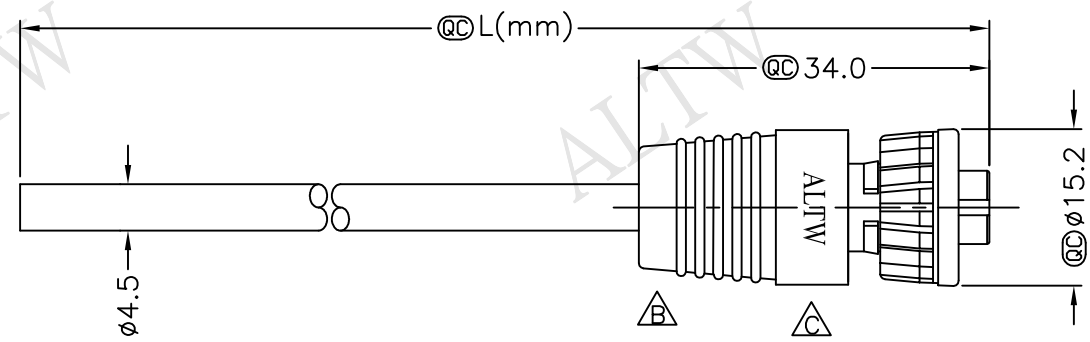

REV.	ECN NO.	DATE	SIGN	DESCRIPTION
B	LE31110020~024	2011/01/05	Vicky	Mini Size Molding外觀變更
C	LEN1640377~382	2016/04/13	Ruru	Change Logo

AD-03BFFM-LL7000  
Color:Black

△ AD-03BFFM-LL7AXX

XX:01~99Meter  
01:01Meter  
02:02Meters  
:  
99:99Meters

Cable Length(L):01~99Meters

Conn.

- Note:
- \* @C Important Dimension.
  - \* Waterproof Rate:IP67.
  - \* Connector:Nylon+GF,Black.
  - \* Female Pin:Copper Alloy,Gold Plated.
  - \* Lock Nut:Nylon+GF,Black.
  - \* O-Ring:EPDM,Black.
  - \* Cable:UL2464 24AWG\*3C+D+A,Black, PVC Jacket,UV Resistant,OD=4.5mm.
  - △ \* Cable Length Tolerance:01M:±40mm  
02M~05M:±60mm  
06M~10M:±100mm  
11M~30M:±200mm  
31M~99M:±500mm

Pin Assignments  
Front View

3	Black	黑
2	Blue	藍
1	Brown	棕
Conn.	Wire Color	
	Pin Out	

UNIT:mm		TITLE
TOLERANCE	±0.5 mm	Mini,Cable Lock 3P F Conn F Pin
SCALE	Free	SHEET 1 OF 1
REV.	C	SIZE A4
		@C :Inspection Item