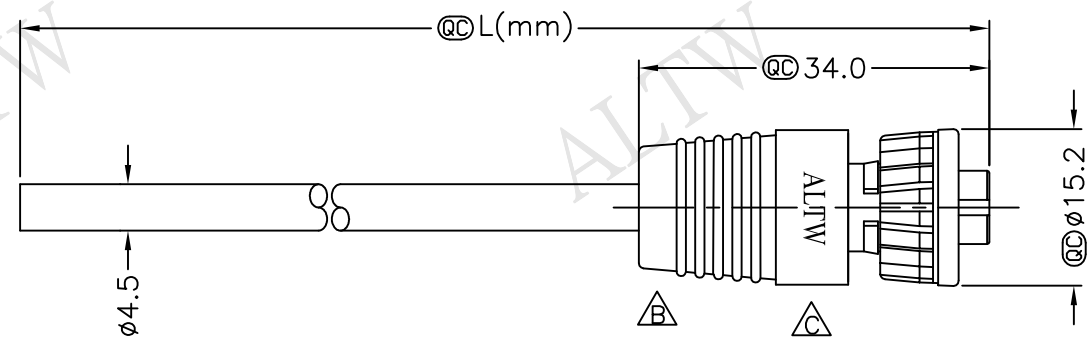

REV.	ECN NO.	DATE	SIGN	DESCRIPTION
B	LE31110020~024	2011/01/05	Vicky	Mini Size Molding外觀變更
C	LEN1640377~382	2016/04/13	Ruru	Change Logo

AD-03BFFM-LL7000  
Color:Black

△ AD-03BFFM-LL7AXX

XX:01~99Meter  
01:01Meter  
02:02Meters  
:  
99:99Meters

Cable Length(L):01~99Meters

- Note:
- \* @C Important Dimension.
  - \* Waterproof Rate:IP67.
  - \* Connector:Nylon+GF,Black.
  - \* Female Pin:Copper Alloy,Gold Plated.
  - \* Lock Nut:Nylon+GF,Black.
  - \* O-Ring:EPDM,Black.
  - \* Cable:UL2464 24AWG\*3C+D+A,Black, PVC Jacket,UV Resistant,OD=4.5mm.
  - △ \* Cable Length Tolerance:01M:±40mm  
02M~05M:±60mm  
06M~10M:±100mm  
11M~30M:±200mm  
31M~99M:±500mm

Pin Assignments  
Front View

3	Black	黑
2	Blue	藍
1	Brown	棕
Conn.	Wire Color	
	Pin Out	

UNIT:mm		TITLE
TOLERANCE		Mini,Cable Lock 3P F Conn F Pin
±0.5 mm		
SCALE	Free	SHEET 1 OF 1
REV. C	SIZE A4	@C :Inspection Item