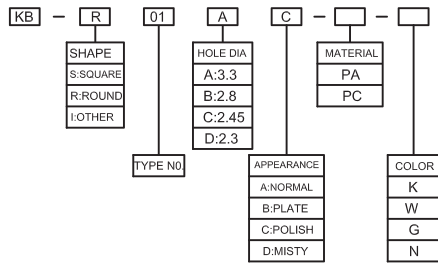

**HOW TO ORDER**

塑膠顏色編碼 (CAP COLOR)		
中文	ENGLISH	CODE
灰色	GRAY	G
綠色	GREEN	N
黑色	BLACK	K
紅色	RED	R
白色	WHITE	W
黃色	YELLOW	Y
透明	TRANSPARENT	T

PART NUMBER	KB-R01AC-PA-□
COLOR OF KNOB	G, K, N, R, T
SERIES	A.M.ML.PT.T

PART NUMBER	KB-R02AD-PA-□
COLOR OF KNOB	K
SERIES	A.M.ML.PT.T

PART NUMBER	KB-R02BD-PA-□
COLOR OF KNOB	K
SERIES	MS.PD

PART NUMBER	KB-R03BA-PA-□
COLOR OF KNOB	G, K, R
SERIES	MS.PD

PART NUMBER	KB-R03DA-PA-□
COLOR OF KNOB	G, K, R
SERIES	ACTUATOR ( 2 x 3 mm)