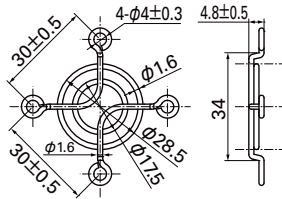

Dimensions (unit : mm)

38mm sq. type

Model : 109-1065 Surface treatment : Nickel-chrome plating Color (silver)

Inlet side, Outlet side

Mass : 5g

Mounting example

Axial fan