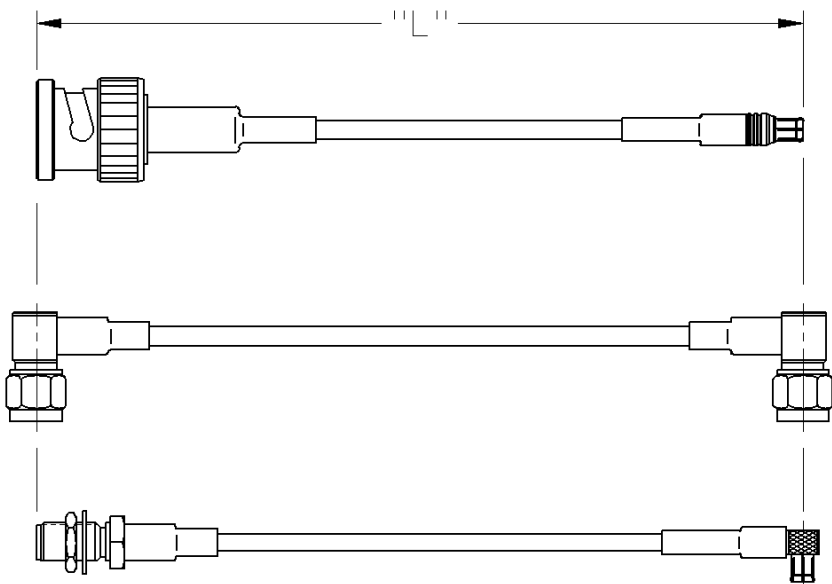

Fixed Length Cable Assemblies

INCHES (MILLIMETERS)
CUSTOMER DRAWINGS AVAILABLE UPON REQUEST

SMA STRAIGHT PLUG TO SMA STRAIGHT BULKHEAD JACK

PART NUMBER	CABLE TYPE	CABLE LENGTH	CONNECTOR A	CONNECTOR B
415-0031-006	RG-316	6"	142-0403-011	142-0303-411
415-0031-012	RG-316	12"	142-0403-011	142-0303-411
415-0031-018	RG-316	18"	142-0403-011	142-0303-411
415-0031-024	RG-316	24"	142-0403-011	142-0303-411
415-0031-036	RG-316	36"	142-0403-011	142-0303-411
415-0031-048	RG-316	48"	142-0403-011	142-0303-411
415-0035-006	RG-316 DS	6"	142-0404-011	142-0304-411
415-0035-012	RG-316 DS	12"	142-0404-011	142-0304-411
415-0035-018	RG-316 DS	18"	142-0404-011	142-0304-411
415-0035-024	RG-316 DS	24"	142-0404-011	142-0304-411
415-0035-036	RG-316 DS	36"	142-0404-011	142-0304-411

PART NUMBER	CABLE TYPE	CABLE LENGTH	CONNECTOR A	CONNECTOR B
415-0035-048	RG-316 DS	48"	142-0404-011	142-0304-411
415-0040-012	RG-58	12"	142-0407-011	142-0307-411
415-0040-024	RG-58	24"	142-0407-011	142-0307-411
415-0040-036	RG-58	36"	142-0407-011	142-0307-411
415-0040-048	RG-58	48"	142-0407-011	142-0307-411
415-0040-060	RG-58	60"	142-0407-011	142-0307-411
415-0045-012	RG-142	12"	142-0408-011	142-0308-411
415-0045-024	RG-142	24"	142-0408-011	142-0308-411
415-0045-036	RG-142	36"	142-0408-011	142-0308-411
415-0045-048	RG-142	48"	142-0408-011	142-0308-411
415-0045-060	RG-142	60"	142-0408-011	142-0308-411

Johnson Components' cable length applies to the end of straight connectors. The length is applied to the vertical centroid of right angle connectors. The last three digits of the part number reflect the length of the cable in inches.