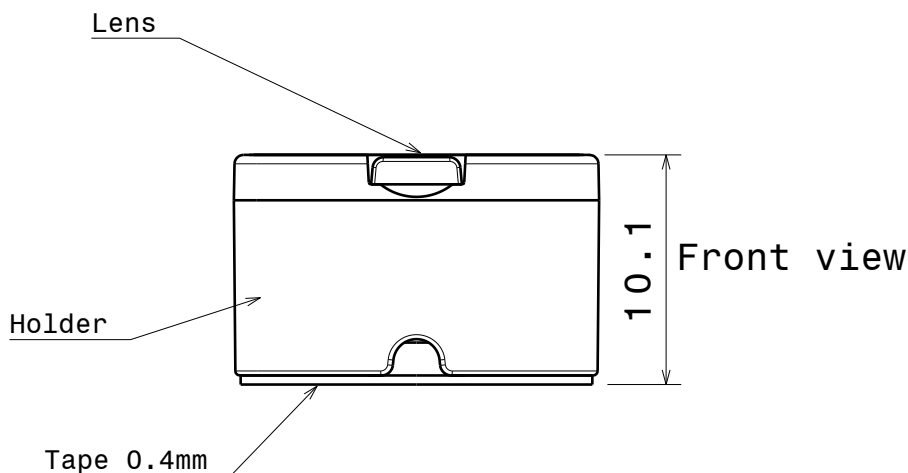

Front view

2

2