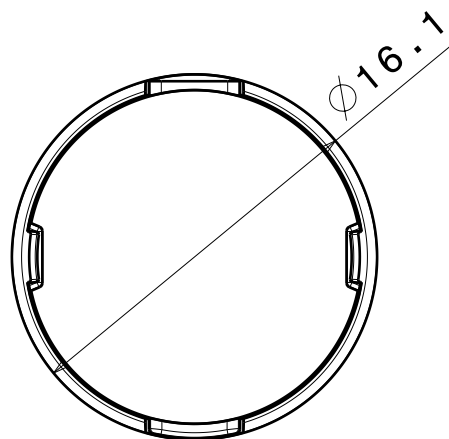

D

C

B

A

4

4

Bottom view

3

3

Front view

2

2

Top view

MATERIALS
 Lens: PMMA
 Holder: PC
 Tape: PU Foam

This drawing is our property.
 It can't be reproduced
 or communicated without
 our written agreement.

L
T
F
F

SIZE
A4

DRAWING NUMBER

REV
2

DESIGNED BY
HH

DATE
01.01.2011

SCALE

3:1

WEIGHT (g)