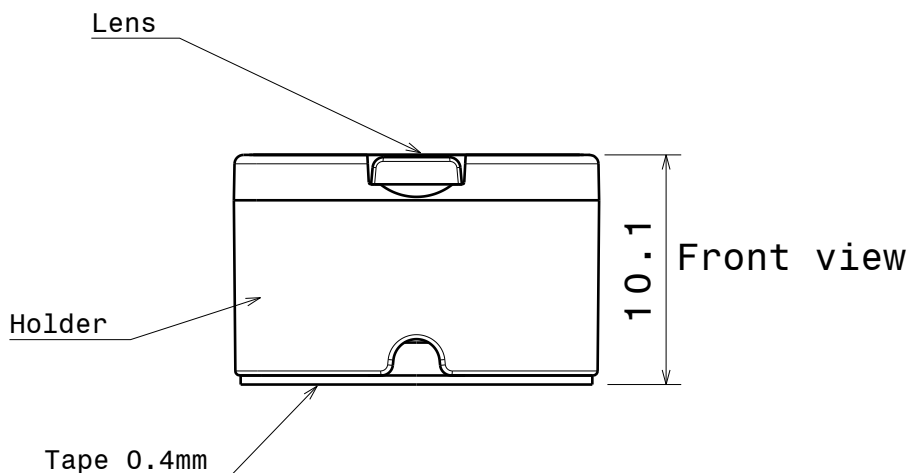

Front view

2

2