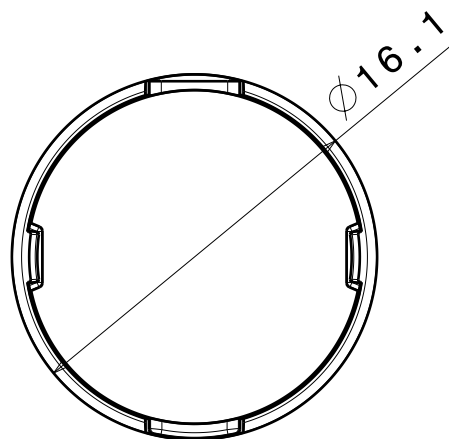

D

C

B

A

4

4

Bottom view

3

3

Front view

2

2

Top view

MATERIALS  
 Lens: PMMA  
 Holder: PC  
 Tape: PU Foam

This drawing is our property.  
 It can't be reproduced  
 or communicated without  
 our written agreement.

L  
T  
F  
F

CHECKED BY

DATE

t k

29.04.2011

SIZE

A4

DRAWING NUMBER

REV

2

DESIGNED BY

DATE

HH

01.01.2011

SCALE

3:1

WEIGHT (g)