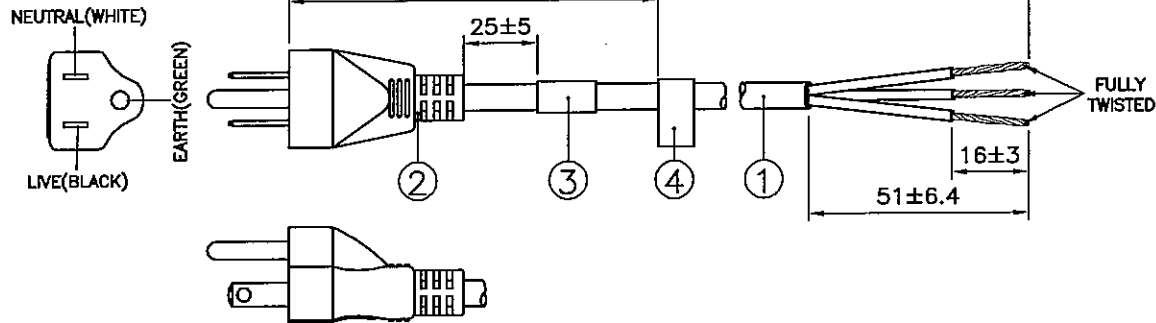

DRAWING NUMBER: 1108627
 REVISION: D

CABLE CUTTING
 CABLE SOURCE :
 1. TA TUN(DONG GUAN).

ASSEMBLY :

Notes :

- ALL DIMENSIONS IN mm.
- PLUG MARKING : REFER TO MARKING DRAWING NO. : VP-0108R.
- PLUG DETAILS : REFER TO PRODUCT DRAWING NO. : P-0044.
- LABEL DETAILS : REFER TO LABEL DRAWING NO. : VL-0234 & VL-0325 RESPECTIVELY.
- THIS PART CAN BE MANUFACTURED AT ANY LOCATION WHICH HAS SAFETY APPROVAL.

REV.	ECR REF. NO.	DESCRIPTION	DATE
C	080722	CHANGE LABEL FM. 'VL-0346' TO '6101205' & REMOVE 'VL-0346' IN NOTE 4 AS SHOWN.	12/05/08
D	150232	CHANGE PLUG MARKING DWG. NO. FM. 'VP-0108' TO 'VP-0108R'.	15/05/15

②

①

DETAIL A

NOTE :

1.) ALL DIMENSIONS IN mm.

2	CARTON PAPER 550X305MM	901024	0.0667
1	LONG CARTON 560X330X250MM	901011	0.0334
S/N	DESCRIPTION	ITEM NUMBER	QTY
REVISION	D	TITLE : PACKAGING SPEC.	
PAGE	2/2		
SCALE	N.T.S.		
REFERENCE :		Voilex (Asia) Pte Ltd	
DESCRIPTION : CARTON BOX		<small>Confidential property of Voilex. Information contained herein shall not be disclosed to others, reproduced or used for any other purposes except as authorized in writing by an authorized official of Voilex Asia.</small>	