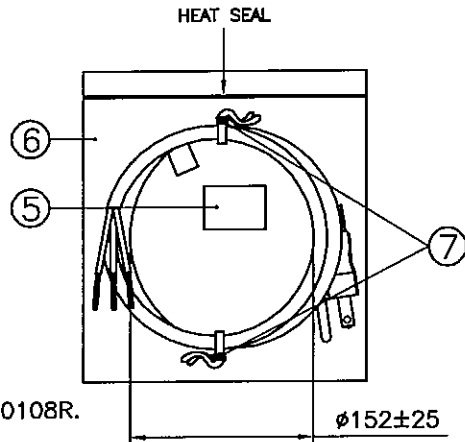

DRAWING NUMBER: 1108627
 REVISION: D

CABLE CUTTING
 CABLE SOURCE :
 1. TA TUN(DONG GUAN).

ASSEMBLY :

Notes :

- ALL DIMENSIONS IN mm.
- PLUG MARKING : REFER TO MARKING DRAWING NO. : VP-0108R.
- PLUG DETAILS : REFER TO PRODUCT DRAWING NO. : P-0044.
- LABEL DETAILS : REFER TO LABEL DRAWING NO. : VL-0234 & VL-0325 RESPECTIVELY.
- THIS PART CAN BE MANUFACTURED AT ANY LOCATION WHICH HAS SAFETY APPROVAL.

REV.	ECR REF. NO.	DESCRIPTION	DATE
C	080722	CHANGE LABEL FM. 'VL-0346' TO '6101205' & REMOVE 'VL-0346' IN NOTE 4 AS SHOWN.	12/05/08
D	150232	CHANGE PLUG MARKING DWG. NO. FM. 'VP-0108' TO 'VP-0108R'.	15/05/15

S/N	DESCRIPTION	ITEM NUMBER	QTY
TITLE : NORTH-AMERICAN POWER SUPPLY CORD (CS-LF0001)		PAGE : 1/2	
CUSTOMER : VIS/VOLEX INC		HG12-021-07	
CUSTOMER PART NUMBER : 17425 1Ø S2		DWG. TYPE	
F/G CODE : 17425 1Ø S2		SPEC NO.: --- OED	

②

①

DETAIL A

NOTE :

1.) ALL DIMENSIONS IN mm.

2	CARTON PAPER 550X305MM	901024	0.0667
1	LONG CARTON 560X330X250MM	901011	0.0334
S/N	DESCRIPTION	ITEM NUMBER	QTY
REVISION	D	TITLE : PACKAGING SPEC.	
PAGE	2/2		
SCALE	N.T.S.		
REFERENCE :		Voilex (Asia) Pte Ltd	
DESCRIPTION : CARTON BOX		<small>Confidential property of Voilex. Information contained herein shall not be disclosed to others, reproduced or used for any other purposes except as authorized in writing by an authorized official of Voilex Asia.</small>	