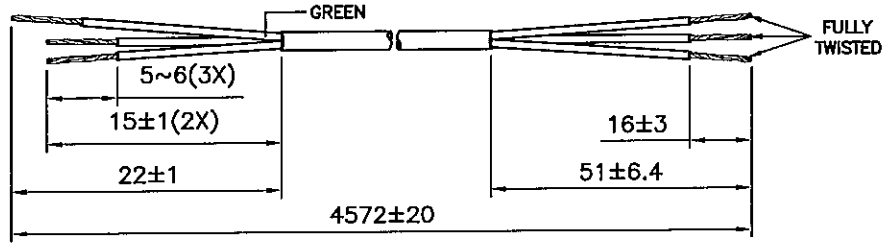

DRAWING NUMBER: 1108627
 REVISION: D

CABLE CUTTING
 CABLE SOURCE :
 1. TA TUN(DONG GUAN).

ASSEMBLY :

Notes :

- ALL DIMENSIONS IN mm.
- PLUG MARKING : REFER TO MARKING DRAWING NO. : VP-0108R.
- PLUG DETAILS : REFER TO PRODUCT DRAWING NO. : P-0044.
- LABEL DETAILS : REFER TO LABEL DRAWING NO. : VL-0234 & VL-0325 RESPECTIVELY.
- THIS PART CAN BE MANUFACTURED AT ANY LOCATION WHICH HAS SAFETY APPROVAL.

②

①

DETAIL A

NOTE :

1.) ALL DIMENSIONS IN mm.

2	CARTON PAPER 550X305MM	901024	0.0667
1	LONG CARTON 560X330X250MM	901011	0.0334
S/N	DESCRIPTION	ITEM NUMBER	QTY
REVISION	D	TITLE : PACKAGING SPEC.	
PAGE	2/2		
SCALE	N.T.S.		
REFERENCE :		Voilex (Asia) Pte Ltd	
DESCRIPTION : CARTON BOX		<small>Confidential property of Voilex. Information contained herein shall not be disclosed to others, reproduced or used for any other purposes except as authorized in writing by an authorized official of Voilex Asia.</small>	