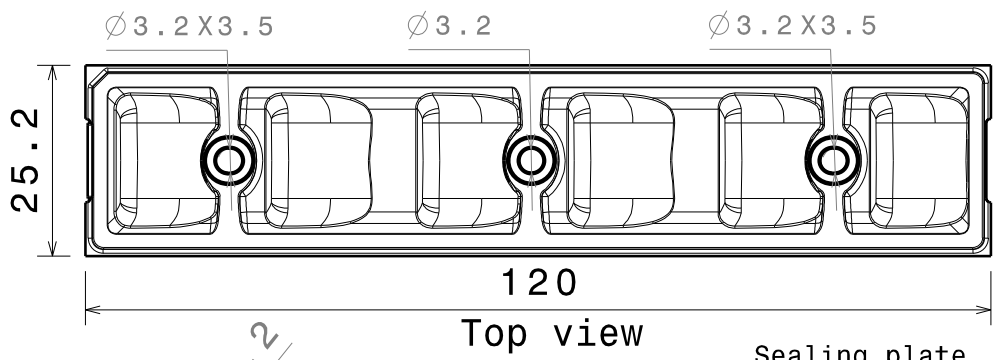

4

Isometric view  
Scale: 1:2

Bottom view

Front view

3

3

Note, Ledil Oy won't provide tape or sealing plates for this product.

Top view

Typical layout  
Scale: 1:2

2

2

MATERIALS  
Lens: PMMA  
Part no.s:

- C11918\_Strada-T-6x1-DNW-XP
- C11918\_Strada-T-6x1-DNW-XP-G
- C11918\_Strada-T-6x1-DNW-RE
- C11918\_Strada-T-6x1-DNW-RE-ES
- C11918\_Strada-T-6x1-DNW-N119
- C11918\_Strada-T-6x1-DNW-N219
- C11918\_Strada-T-6x1-DNW-OSL