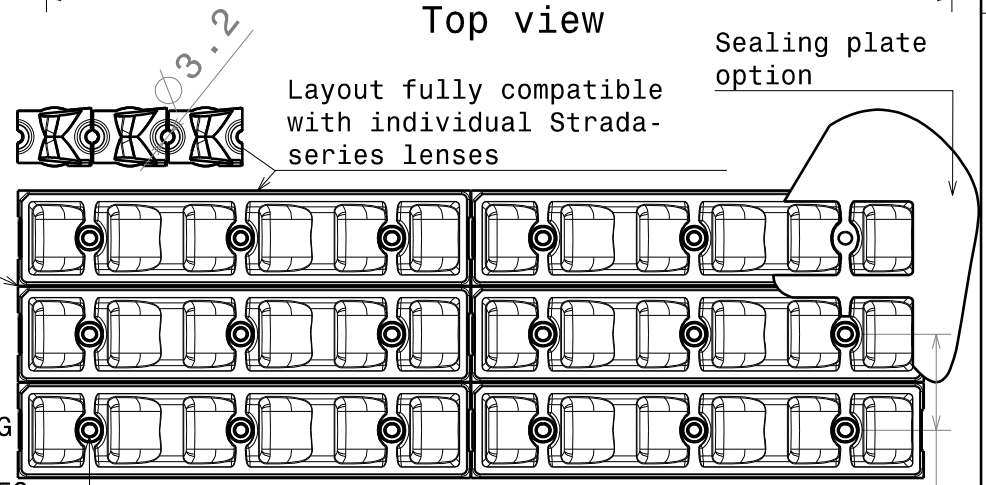

D

C

B

A

4

4

Isometric view  
Scale: 1:2

Bottom view

Front view

3

3

Note, Ledil Oy won't provide tape or sealing plates for this product.

Top view

Typical layout  
Scale: 1:2

2

2