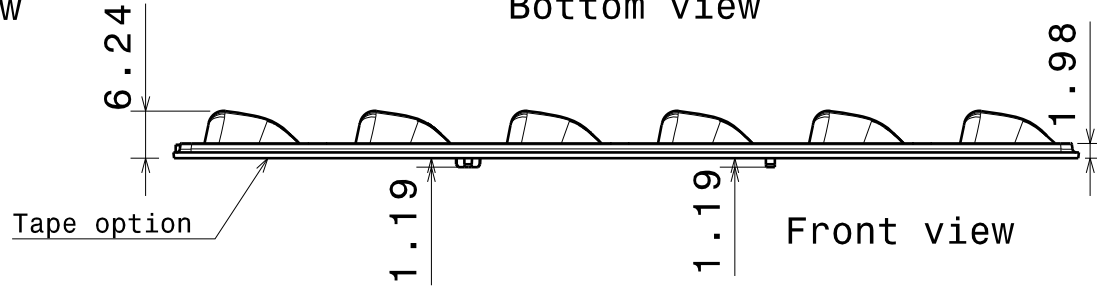

SIZE A4	DRAWING NUMBER C11918	REV 1
SCALE 2:1	WEIGHT (g)	SHEET 1/1

D

A

D

C

B

A

4

4

Isometric view  
Scale: 1:2

Bottom view

Front view

3

3

Note, Ledil Oy won't provide tape or sealing plates for this product.

Top view