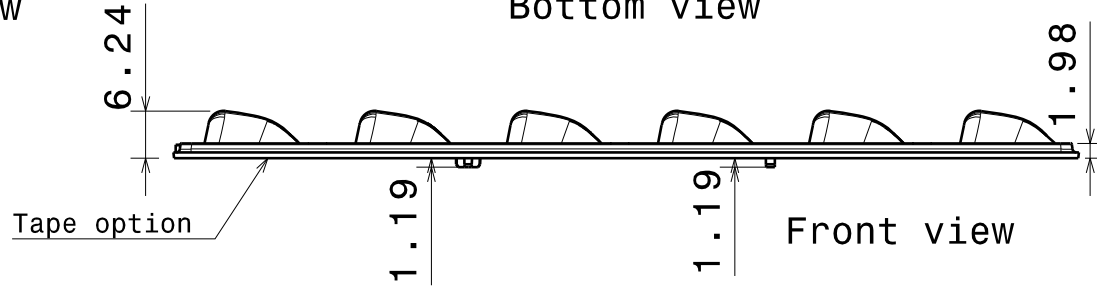

## Strada-Module series

<b>Ordering number</b>	<b>C11918</b>		
<b>Description</b>	<b>C11918_Strada-T-6x1-DNW-XP</b>		
Family	Strada-Module	FWHM	0 degrees
Type	Lens	Efficiency	-
LED	XP-E	cd/lm	-
Color	Transparent	Gerber File	Available
Diameter	119.8 x 25.2 mm		
Height	5.7 mm		
Style	Rectangular		
Optic Material	PMMA		
Holder Material	-		
Fastening	-		
Status	Ready		

D

C

B

A

4

4

Isometric view  
Scale: 1:2

Bottom view

Front view

3

3

Note, Ledil Oy won't provide tape or sealing plates for this product.

Top view

Typical layout  
Scale: 1:2

2

2