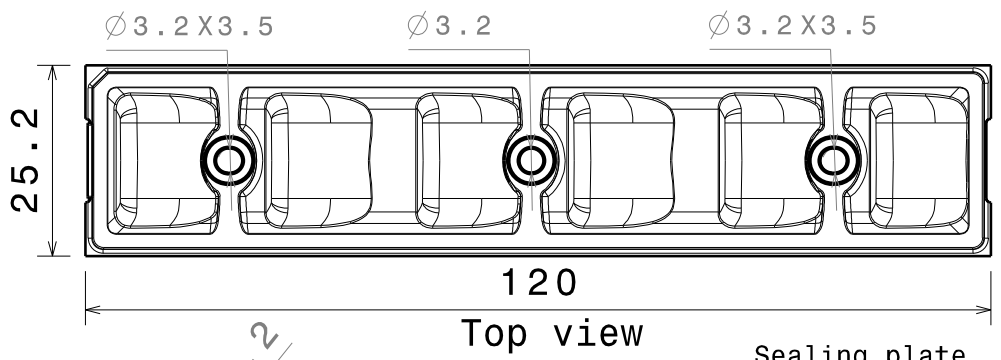

## Strada-Module series

<b>Ordering number</b>	<b>C11918</b>		
<b>Description</b>	<b>C11918_Strada-T-6x1-DNW-XP</b>		
Family	Strada-Module	FWHM	0 degrees
Type	Lens	Efficiency	-
LED	XP-E	cd/lm	-
Color	Transparent	Gerber File	Available
Diameter	119.8 x 25.2 mm		
Height	5.7 mm		
Style	Rectangular		
Optic Material	PMMA		
Holder Material	-		
Fastening	-		
Status	Ready		

D

C

B

A

4

4

Isometric view  
Scale: 1:2

Bottom view

Front view

3

3

Note, Ledil Oy won't provide tape or sealing plates for this product.

Top view

Typical layout  
Scale: 1:2

2

2