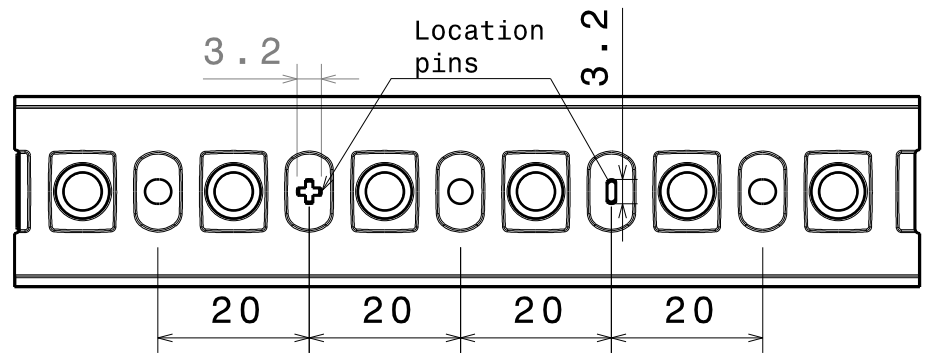

SIZE A4	DRAWING NUMBER C11918	REV 1
SCALE 2:1	WEIGHT (g)	SHEET 1/1

D

A

D

C

B

A

4

4

Isometric view  
Scale: 1:2

Bottom view

Front view

3

3

Note, Ledil Oy won't provide tape or sealing plates for this product.

Top view