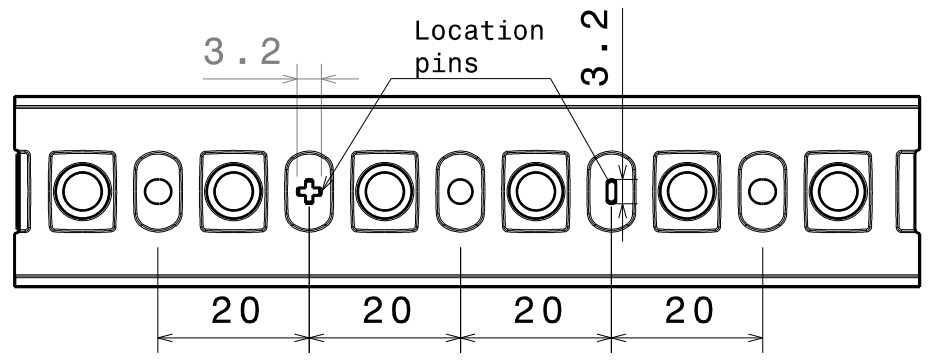

## Strada-Module series

<b>Ordering number</b>	<b>C11918</b>		
<b>Description</b>	<b>C11918_Strada-T-6x1-DNW-XP</b>		
Family	Strada-Module	FWHM	0 degrees
Type	Lens	Efficiency	-
LED	XP-E	cd/lm	-
Color	Transparent	Gerber File	Available
Diameter	119.8 x 25.2 mm		
Height	5.7 mm		
Style	Rectangular		
Optic Material	PMMA		
Holder Material	-		
Fastening	-		
Status	Ready		

D

C

B

A

4

4

Isometric view  
Scale: 1:2

Bottom view

Front view

3

3

Note, Ledil Oy won't provide tape or sealing plates for this product.

Top view

Typical layout  
Scale: 1:2

2

2