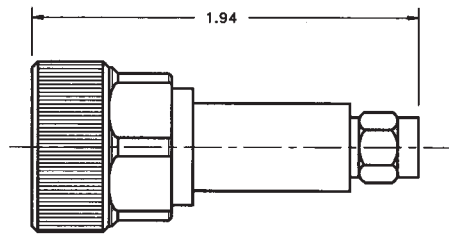

### 7mm to SMA Male Plug

Model Number

ADT-2540-7M-SMM-02

**SPECIFICATIONS**

**Frequency:** DC - 18.0 GHz

**VSWR:** 1.025 + .0025 f (GHz)

**Impedance:** 50 Ohms

**Finish:** Passivated Stainless Steel

### 7mm to SMA Female Jack

Model Number

ADT-2541-7M-SMF-02

**SPECIFICATIONS**

**Frequency:** DC - 18.0 GHz

**VSWR:** 1.025 + .0025 f (GHz)

**Impedance:** 50 Ohms

**Finish:** Passivated Stainless Steel

### 7mm to SMA Male Plug - Long Neck Adapter

Model Number

ADT-2675-7M-SMM-02

**SPECIFICATIONS**

**Frequency:** DC - 18.0 GHz

**VSWR:** 1.025 + .0025 f (GHz)

**Impedance:** 50 Ohms

**Finish:** Passivated Stainless Steel

### 7mm to SMA Female Jack- Long Neck Adapter

Model Number

ADT-2676-7M-SMF-02

**SPECIFICATIONS**

**Frequency:** DC - 18.0 GHz

**VSWR:** 1.025 + .0025 f (GHz)

**Impedance:** 50 Ohms

**Finish:** Passivated Stainless Steel