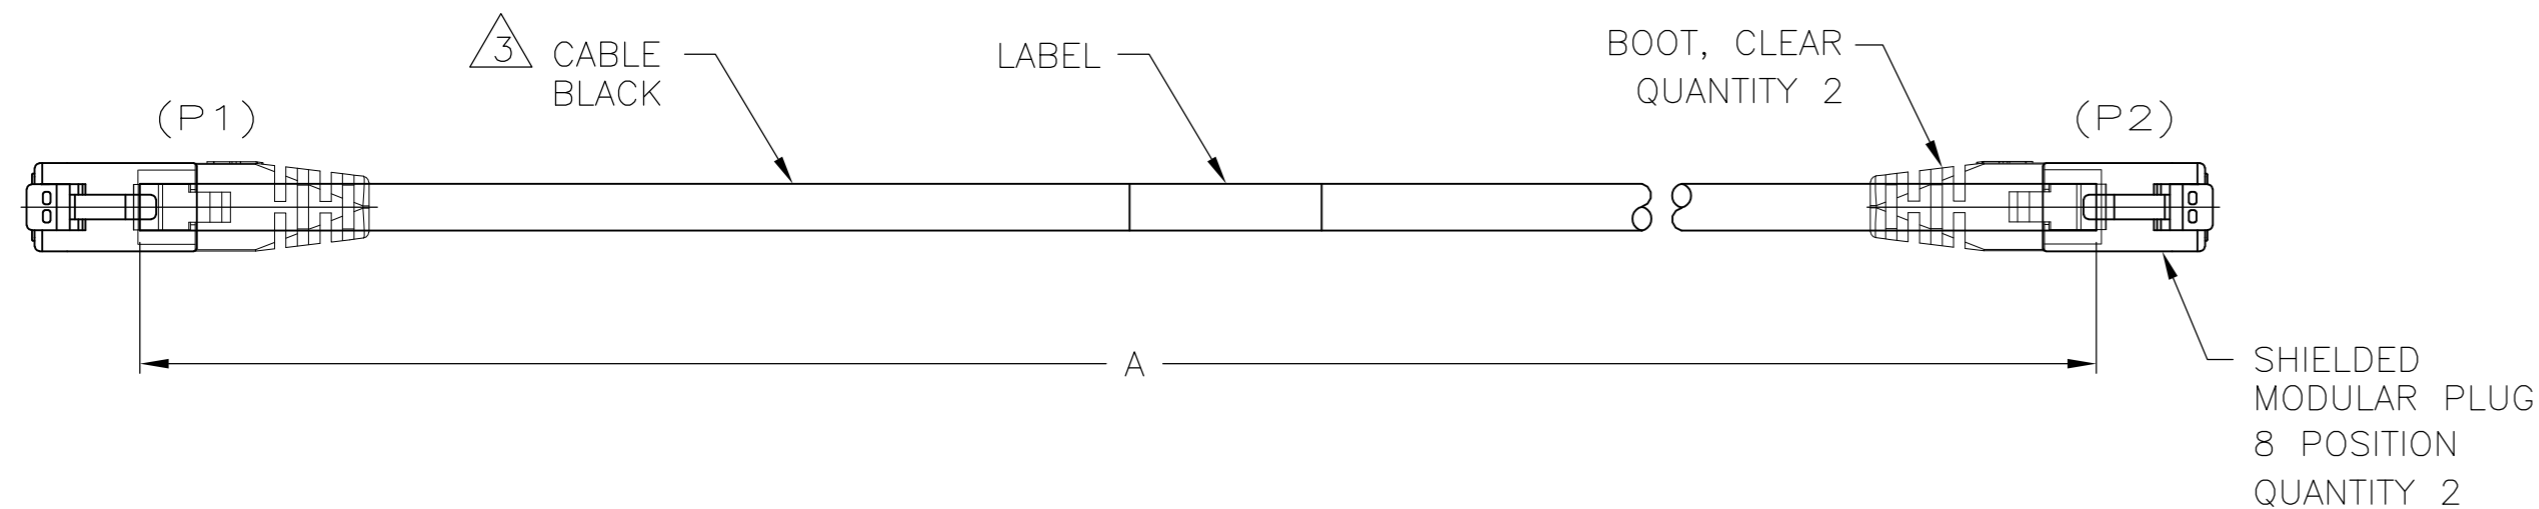

THIS DRAWING IS UNPUBLISHED. RELEASED FOR PUBLICATION
 © COPYRIGHT - By - ALL RIGHTS RESERVED.

LOC	DIST	REVISIONS					
EH	00	P	LTR	DESCRIPTION	DATE	DWN	APVD
		D1			REVISED PER ECO-11-005033	22MAR11	RK

- ONE CABLE PACKAGED IN A POLY BAG.
- DIMENSIONS ARE MAXIMUM UNLESS OTHERWISE SPECIFIED.
- CABLE: SHIELDED 26 AWG, 4 TWISTED PAIRS, 7/34 STRANDED CONDUCTORS, 100 OHMS CAT6A.
- DESIGNATIONS IN PARENTHESES () ARE FOR REFERENCE ONLY.

WIRING DIAGRAM
568B

METERS, REF	FEET, REF	DIM A	PART NO	METERS, REF	FEET, REF	DIM A	PART NO
30.48	100	30632.4 (1206.00)	9-1933880-9	8.53	28	8686.8 (342.00)	2-1933880-8
0.15	0.5	203.2 (8.00)	9-1933880-8	7.92	26	8077.2 (318.00)	2-1933880-6
28.96	95	29108.4 (1146.00)	9-1933880-5	7.32	24	7416.8 (292.00)	2-1933880-4
27.43	90	27584.4 (1086.00)	9-1933880-0	6.71	22	6807.2 (268.00)	2-1933880-2
25.91	85	26060.4 (1026.00)	8-1933880-5	6.1	20	6197.6 (244.00)	2-1933880-0
24.38	80	24536.4 (966.00)	8-1933880-0	5.49	18	5588.0 (220.00)	1-1933880-8
22.86	75	23012.4 (906.00)	7-1933880-5	4.88	16	4978.4 (196.00)	1-1933880-6
21.34	70	21488.4 (846.00)	7-1933880-0	4.57	15	4673.6 (184.00)	1-1933880-5
19.81	65	19964.4 (786.00)	6-1933880-5	4.27	14	4368.8 (172.00)	1-1933880-4
18.29	60	18440.4 (726.00)	6-1933880-0	3.66	12	3759.2 (148.00)	1-1933880-2
16.76	55	16916.4 (666.00)	5-1933880-5	3.05	10	3149.6 (124.00)	1-1933880-0
15.24	50	15392.4 (606.00)	5-1933880-0	2.74	9	2794.0 (110.00)	1933880-9
13.72	45	13868.4 (546.00)	4-1933880-5	2.44	8	2489.2 (98.00)	1933880-8
12.20	40	12344.4 (486.00)	4-1933880-0	2.14	7	2184.4 (86.00)	1933880-7
11.58	38	11734.8 (462.00)	3-1933880-8	1.83	6	1879.6 (74.00)	1933880-6
10.97	36	11125.2 (438.00)	3-1933880-6	1.53	5	1574.8 (62.00)	1933880-5
10.36	34	10515.6 (414.00)	3-1933880-4	1.22	4	1270.0 (50.00)	1933880-4
9.75	32	9906.0 (390.00)	3-1933880-2	0.92	3	965.2 (38.00)	1933880-3
9.14	30	9296.4 (366.00)	3-1933880-0	0.61	2	660.4 (26.00)	1933880-2
				0.30	1	355.6 (14.00)	1933880-1