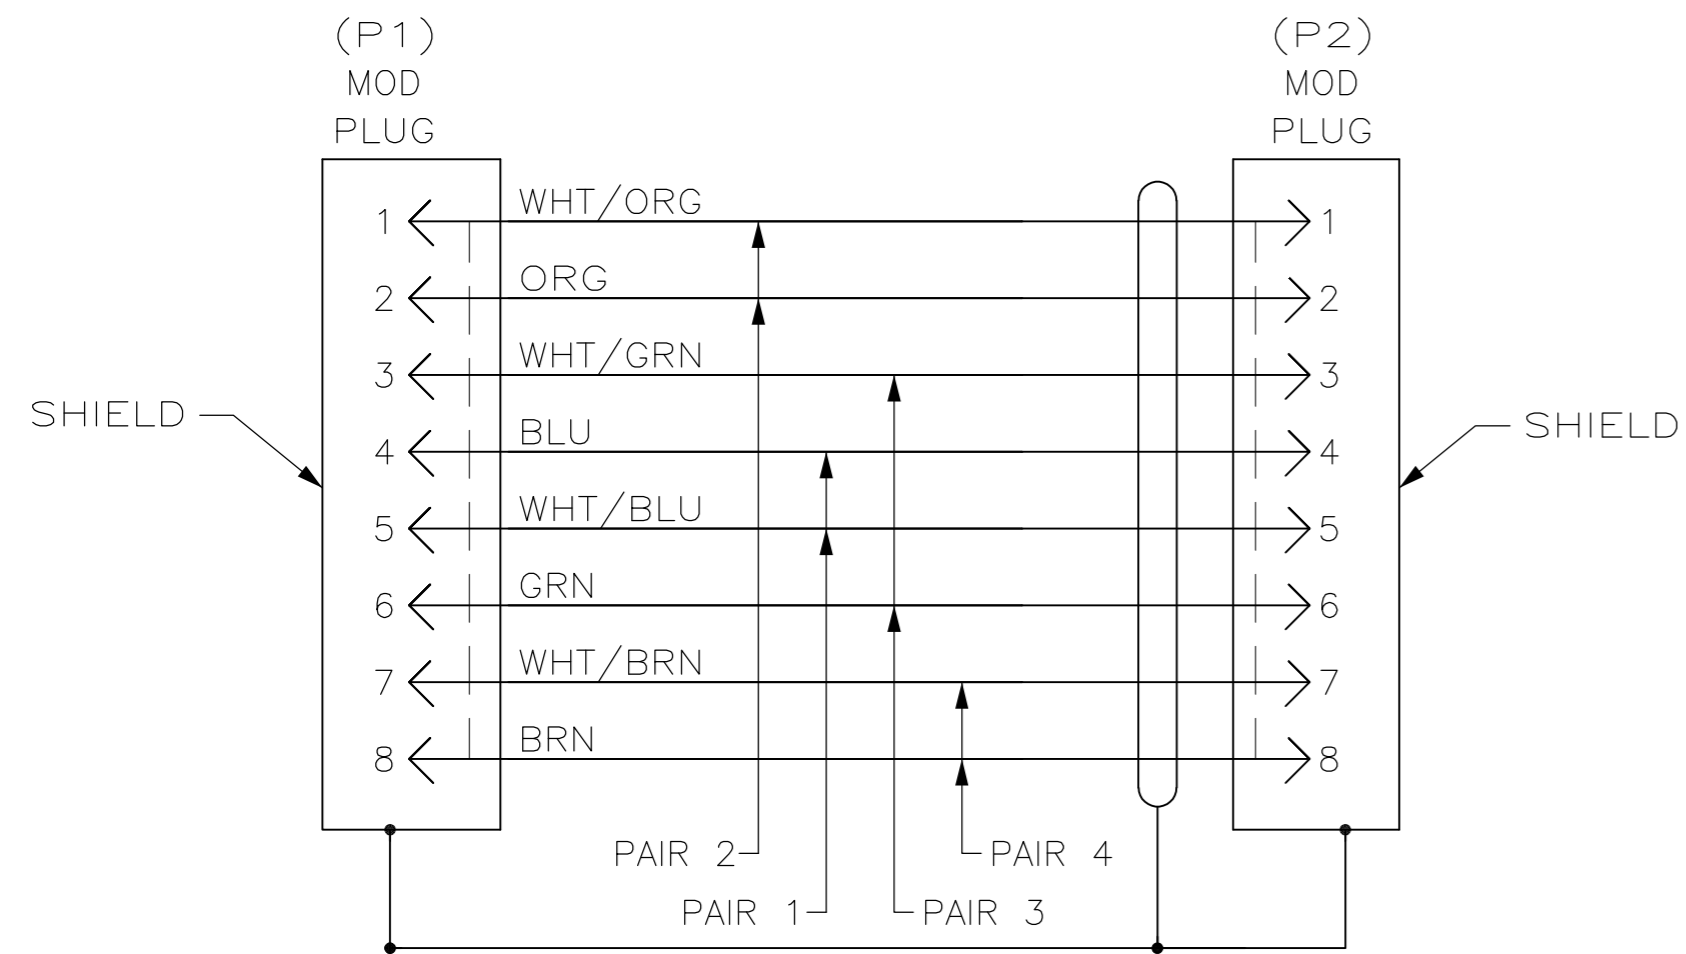

THIS DRAWING IS UNPUBLISHED. RELEASED FOR PUBLICATION
 © COPYRIGHT - By - ALL RIGHTS RESERVED.

LOC	DIST	REVISIONS					
EH	00	P	LTR	DESCRIPTION	DATE	DWN	APVD
		D1			REVISED PER ECO-11-005033	22MAR11	RK

- ONE CABLE PACKAGED IN A POLY BAG.
- DIMENSIONS ARE MAXIMUM UNLESS OTHERWISE SPECIFIED.
- CABLE: SHIELDED 26 AWG, 4 TWISTED PAIRS, 7/34 STRANDED CONDUCTORS, 100 OHMS CAT6A.
- DESIGNATIONS IN PARENTHESES () ARE FOR REFERENCE ONLY.

WIRING DIAGRAM
568B

METERS, REF	FEET, REF	DIM A	PART NO	METERS, REF	FEET, REF	DIM A	PART NO
30.48	100	30632.4 (1206.00)	9-1933880-9	8.53	28	8686.8 (342.00)	2-1933880-8
0.15	0.5	203.2 (8.00)	9-1933880-8	7.92	26	8077.2 (318.00)	2-1933880-6
28.96	95	29108.4 (1146.00)	9-1933880-5	7.32	24	7416.8 (292.00)	2-1933880-4
27.43	90	27584.4 (1086.00)	9-1933880-0	6.71	22	6807.2 (268.00)	2-1933880-2
25.91	85	26060.4 (1026.00)	8-1933880-5	6.1	20	6197.6 (244.00)	2-1933880-0
24.38	80	24536.4 (966.00)	8-1933880-0	5.49	18	5588.0 (220.00)	1-1933880-8
22.86	75	23012.4 (906.00)	7-1933880-5	4.88	16	4978.4 (196.00)	1-1933880-6
21.34	70	21488.4 (846.00)	7-1933880-0	4.57	15	4673.6 (184.00)	1-1933880-5
19.81	65	19964.4 (786.00)	6-1933880-5	4.27	14	4368.8 (172.00)	1-1933880-4
18.29	60	18440.4 (726.00)	6-1933880-0	3.66	12	3759.2 (148.00)	1-1933880-2
16.76	55	16916.4 (666.00)	5-1933880-5	3.05	10	3149.6 (124.00)	1-1933880-0
15.24	50	15392.4 (606.00)	5-1933880-0	2.74	9	2794.0 (110.00)	1933880-9
13.72	45	13868.4 (546.00)	4-1933880-5	2.44	8	2489.2 (98.00)	1933880-8
12.20	40	12344.4 (486.00)	4-1933880-0	2.14	7	2184.4 (86.00)	1933880-7
11.58	38	11734.8 (462.00)	3-1933880-8	1.83	6	1879.6 (74.00)	1933880-6
10.97	36	11125.2 (438.00)	3-1933880-6	1.53	5	1574.8 (62.00)	1933880-5
10.36	34	10515.6 (414.00)	3-1933880-4	1.22	4	1270.0 (50.00)	1933880-4
9.75	32	9906.0 (390.00)	3-1933880-2	0.92	3	965.2 (38.00)	1933880-3
9.14	30	9296.4 (366.00)	3-1933880-0	0.61	2	660.4 (26.00)	1933880-2
				0.30	1	355.6 (14.00)	1933880-1