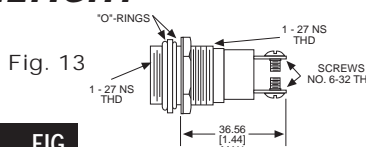

## 103 SERIES FOR 1" MOUNTING HOLE • OILTIGHT\*

BASE PART NO.	VOLTAGE	LAMP NO.	FIG
103-3114-05-103	105-125	521-9051 (B7A)	13
103-3114-05-103	210-250	521-9055 (F4A)	13

CAP PART NO.	COLOR	FIG	CAP PART NO.	COLOR	FIG
103-1231-403	RED	14	103-1235-403	WHITE	14
103-1233-403	AMBER	14	103-1237-403	CLEAR	14

\* See Page 14 for Oiltight information

Dimensions in mm [inches]

Uses:  
T 4 1/2  
CANDELABRA  
SCREW BASE  
NEON LAMP