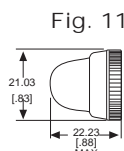

103 SERIES FOR 1" MOUNTING HOLE • OILTIGHT*

BASE PART NO.	VOLTAGE	LAMP NO.	FIG
103-3114-05-103	105-125	521-9051 (B7A)	13
103-3114-05-103	210-250	521-9055 (F4A)	13

CAP PART NO.	COLOR	FIG	CAP PART NO.	COLOR	FIG
103-1231-403	RED	14	103-1235-403	WHITE	14
103-1233-403	AMBER	14	103-1237-403	CLEAR	14

Material & Finish: Base - Nickel Plated Brass, Cap - Polycarbonate with Chrome Plated Brass Bezel

Green & Blue Lens Caps Not Available For Neon Indicators

Neon and incandescent lamp information on Pages 35 and 36

* See Page 14 for Oiltight information

Dimensions in mm [inches]