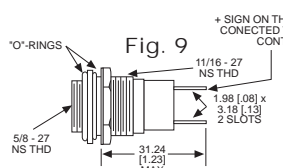

Uses:
T 3 1/4
MINIATURE
BAYONET
BASE
NEON
LAMP