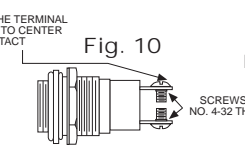

Uses:
T 3 1/4
MINIATURE
BAYONET
BASE
NEON
LAMP