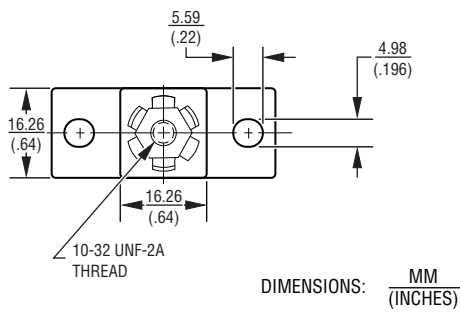

Features

- Economical
- Easy to install
- Rugged construction

2372-02 Ground / Mounting Stud

The Bourns® Model 2372-02 Ground / Mounting Stud can be used with any of the Bourns® 237x Series Station Protectors. One or two station protectors can be mounted on each Model 2372-02.

Product Dimensions

How to Order

Part Number 2372-02

Packaging Specifications

Model 2372-02 ships standard bulk pack, 25 pcs./bag.

BOURNS®

Asia-Pacific: Tel: +886-2 2562-4117 • Fax: +886-2 2562-4116

Europe: Tel: +41-41 768 5555 • Fax: +41-41 768 5510