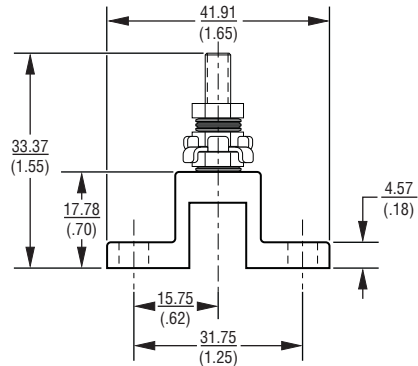

Features

- Economical
- Easy to install
- Rugged construction

2372-02 Ground / Mounting Stud

The Bourns® Model 2372-02 Ground / Mounting Stud can be used with any of the Bourns® 237x Series Station Protectors. One or two station protectors can be mounted on each Model 2372-02.

Product Dimensions

How to Order

Part Number 2372-02

Packaging Specifications

Model 2372-02 ships standard bulk pack, 25 pcs./bag.

BOURNS®

Asia-Pacific: Tel: +886-2 2562-4117 • Fax: +886-2 2562-4116

Europe: Tel: +41-41 768 5555 • Fax: +41-41 768 5510