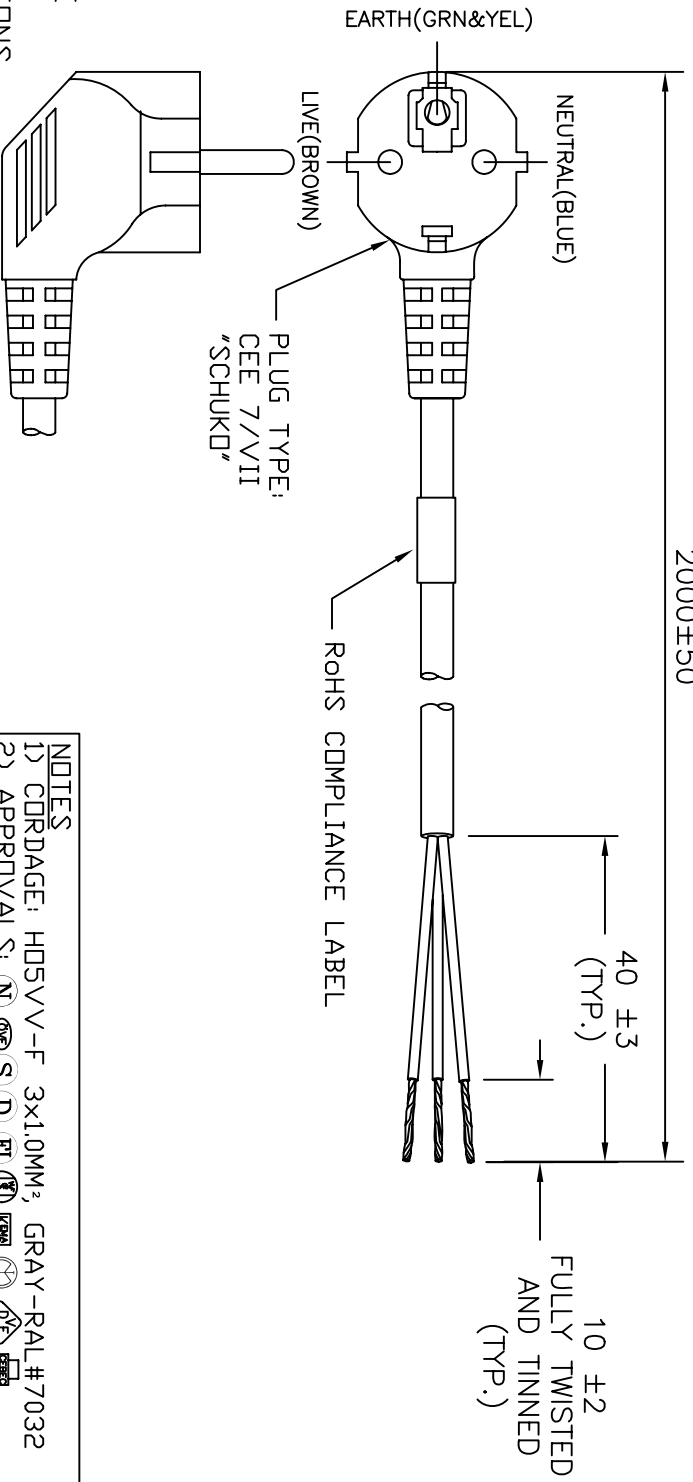

2000±50

VOLEX RESERVES THE RIGHT TO ALTER NON-CRITICAL DIMENSIONS WITHOUT NOTICE.

PACKAGING: FOLD & TIE

- NOTES
- 1) CORDAGE: HD5VV-F 3x1.0MM², GRAY-RAL#7032
 - 2) APPROVALS:
 - 3) RATING: 10 AMP @ 250 VOLTS
 - 4) PACKAGING: 25 PIECES PER CARTON
 - 5) ALL DIMENSIONS IN MILLIMETERS

REV	DESCRIPTION	DATE
1	C.U.D - NEW RELEASE	9/25/07

SCALE:	ECD:	ITEM DESCRIPTION
NDT TO SCALE	N/A	CORDSET - CONTINENTAL EUROPEAN EUROPEAN POWER SUPPLY CORD (2 METER)

TOLERANCE UNLESS OTHERWISE SPECIFIED	APPROVED	DRAWN BY	DATE:
.XXX ± .XX ± .X ± FRACT. ± ANGULAR ± 1/2°	STC	STC	9/25/07

MATERIAL:
PLUG: PVC, GRAY-RAL#7032
CONNECTOR: PVC, GRAY-RAL#7032
JACKET: PVC, GRAY-RAL#7032
LEAD FREE & ROHS COMPLIANT

FINISH:
JACKET: SMOOTH

INDIANAPOLIS, IN	CONOVER, N.C.	FREEMONT, CA	AGUASCALIENTES, MX	TIJUANA, MEXICO	HERMOSILLO, MX	CLINTON, AR	KANATA, CANADA
<input checked="" type="checkbox"/>	<input type="checkbox"/>	<input type="checkbox"/>	<input type="checkbox"/>	<input type="checkbox"/>	<input type="checkbox"/>	<input type="checkbox"/>	<input type="checkbox"/>

PART NO. 17810 326 C3