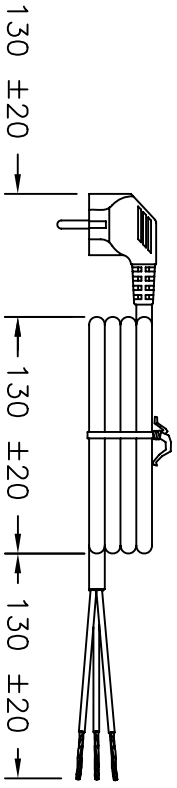

2000±50

VOLEX RESERVES THE RIGHT TO ALTER NON-CRITICAL DIMENSIONS WITHOUT NOTICE.

PACKAGING: FOLD & TIE

- NOTES
- 1) CORDAGE: HD5VV-F 3x1.0MM², GRAY-RAL#7032
 - 2) APPROVALS:
 - 3) RATING: 10 AMP @ 250 VOLTS
 - 4) PACKAGING: 25 PIECES PER CARTON
 - 5) ALL DIMENSIONS IN MILLIMETERS

REV	DESCRIPTION	DATE
1	C.U.D - NEW RELEASE	9/25/07

SCALE:	ECD:	ITEM DESCRIPTION
NDT TO SCALE	N/A	CORDSET - CONTINENTAL EUROPEAN EUROPEAN POWER SUPPLY CORD (2 METER)

TOLERANCE UNLESS OTHERWISE SPECIFIED	APPROVED	DRAWN BY	DATE:
.XXX ± .XX ± .X ± FRACT. ± ANGULAR ± 1/2°	STC	STC	9/25/07