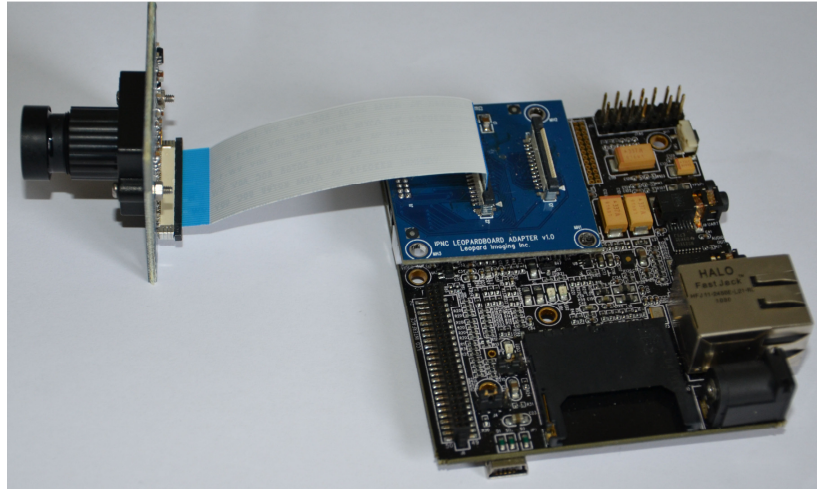

IPCamera Imx136 Camera Module

LI-CAM-IMX136-P33 HD Camera Module

Leopard Imaging provides the Time-to-Market camera development kit with seamless interface to TI IPCamera with a standard 36-pin ZIP connector interface as well as Leopardboard 365 or Leopardboard 368 through an adapter board LI-VCAMADAPTER. LI-CAM-IMX136-P33 is a high-resolution digital camera module. It incorporates an Sony 1/2.8-inch 2.38M CMOS digital image sensor iMX136, with an active imaging pixel array of 1944H x 1224V. The LI-CAM-IMX136-P33 Camera Module produces extraordinarily clear, sharp digital pictures, and it is capable of capturing both continuous video and single frame, which makes it the perfect choice for surveillance industry.

It can work at 1080p@30fps H.264 Streaming on DM368, DM8127/DM8148 platforms.

LI-CAM-IMX136-P33
Camera Board

Leopard Imaging Inc

1130 Cadillac CT, Milpitas, CA 95035 USA
Phone: (408) 263-0988
Fax: (408) 217-1960
Website: www.leopardimaging.com

IPCamera Imx136 Camera Module

LI-CAM-IMX136-P33 WITH Leopardboard 36x

Features:

- 1/2.8-Inch 2.38-Megapixel CMOS High Definition Digital Imager
- Active imaging pixels: 1944H x 1224V
- Pixel Size: 2.8 μ m x 2.8 μ m
- Support for 1080p @ 60fps
- Simple SPI serial interface
- Low noise CMOS imaging technology that achieves CCD image quality
- Direct interface to TI IPCamera
- Interface to Leopardboard 36x with LI-VCAMADAPTER board
- High resolution standard M12 lens