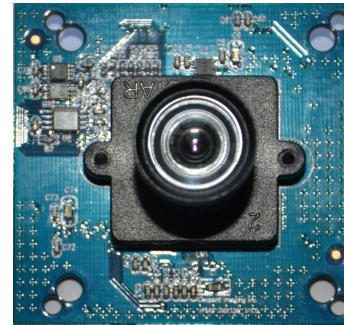

IPCamera Imx136 Camera Module

LI-CAM-IMX136-P33 HD Camera Module

Leopard Imaging provides the Time-to-Market camera development kit with seamless interface to TI IPCamera with a standard 36-pin ZIP connector interface as well as Leopardboard 365 or Leopardboard 368 through an adapter board LI-VCAMADAPTER. LI-CAM-IMX136-P33 is a high-resolution digital camera module. It incorporates an Sony 1/2.8-inch 2.38M CMOS digital image sensor iMX136, with an active imaging pixel array of 1944H x 1224V. The LI-CAM-IMX136-P33 Camera Module produces extraordinarily clear, sharp digital pictures, and it is capable of capturing both continuous video and single frame, which makes it the perfect choice for surveillance industry.

It can work at 1080p@30fps H.264 Streaming on DM368, DM8127/DM8148 platforms.

LI-CAM-IMX136-P33
Camera Board

Leopard Imaging Inc

1130 Cadillac CT, Milpitas, CA 95035 USA
Phone: (408) 263-0988
Fax: (408) 217-1960
Website: www.leopardimaging.com

IPCamera Imx136 Camera Module

LI-CAM-IMX136-P33 WITH Leopardboard 36x

Features:

- 1/2.8-Inch 2.38-Megapixel CMOS High Definition Digital Imager
- Active imaging pixels: 1944H x 1224V
- Pixel Size: 2.8 μ m x 2.8 μ m
- Support for 1080p @ 60fps
- Simple SPI serial interface
- Low noise CMOS imaging technology that achieves CCD image quality
- Direct interface to TI IPCamera
- Interface to Leopardboard 36x with LI-VCAMADAPTER board
- High resolution standard M12 lens