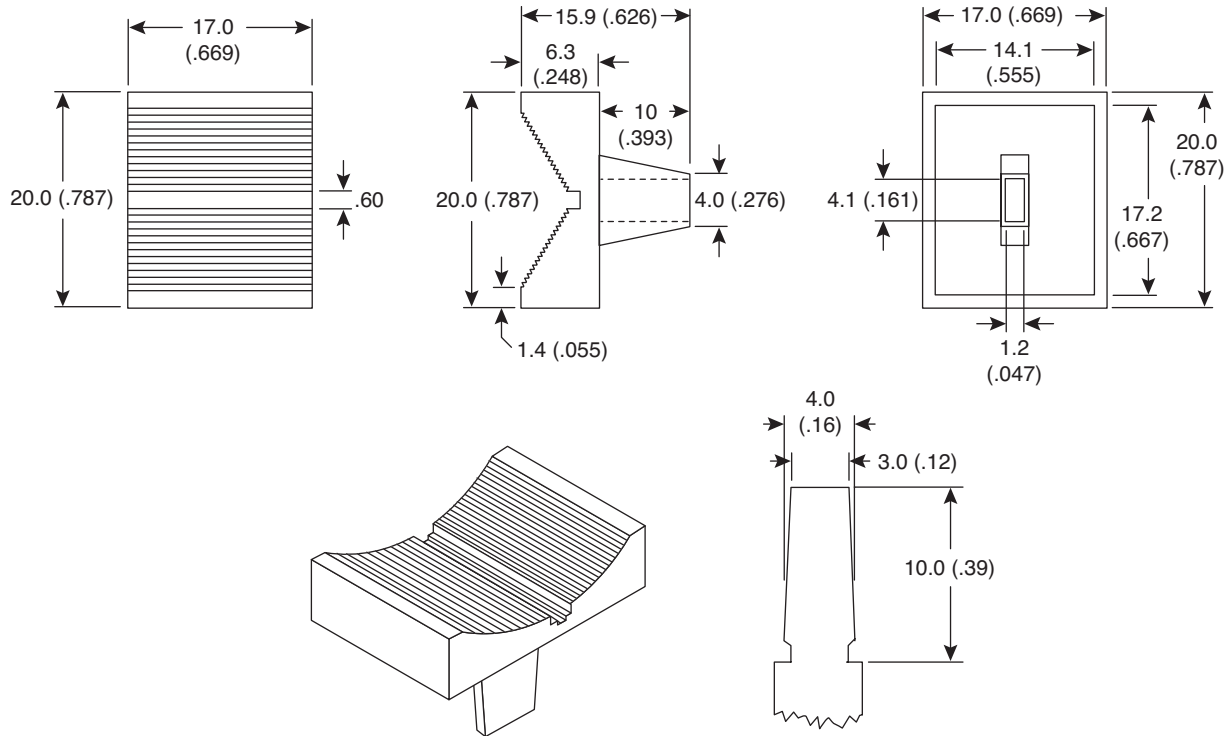

Date Last Revised: 1-20-05

**DIMENSIONS: mm (In.)**

SPECIFICATIONS	
<b>Type:</b>	High Visibility Color Slide
<b>Material:</b>	ABS Plastic
<b>Width:</b>	.68"
<b>Height:</b>	.63"
<b>Lenght:</b>	.79"
<b>Color:</b>	Orange w/ white indicator (450-3050) Black w/ white indicator (450-3051) Gray w/ black indicator (450-3052)