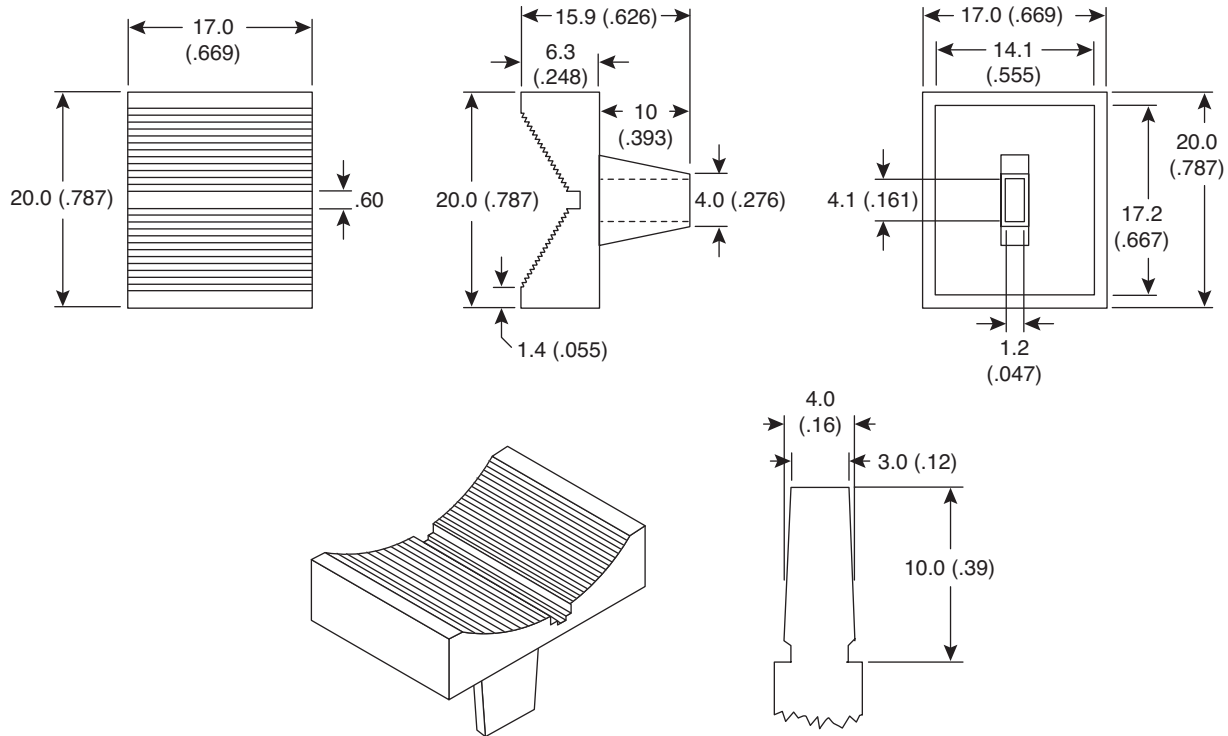

Date Last Revised: 1-20-05

DIMENSIONS: mm (In.)

SPECIFICATIONS	
Type:	High Visibility Color Slide
Material:	ABS Plastic
Width:	.68"
Height:	.63"
Lenght:	.79"
Color:	Orange w/ white indicator (450-3050)
	Black w/ white indicator (450-3051)
	Gray w/ black indicator (450-3052)