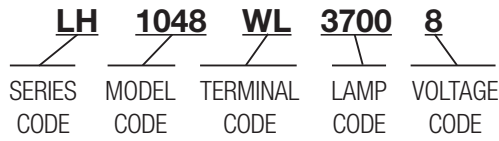

## ORDER FORMAT

- ▶ LED lampholders
- ▶ Supplied with or without LEDs
- ▶ Black or Chrome finish

**RoHS** RoHS compliant

▶ SERIES	▶ MODEL	▶ LAMP		▶ COLOR CODE		▶ VOLTAGE CODE		See also technical info on page 6
		No lamp - Blank	For WL versions:	Red	Yellow	Green	Blank	
LH T1 (3mm) Lampholder	1047 chrome 1047WL chrome	1047B black 1047BWL black	No lamp - <b>Blank</b>	For WL versions:	Red <b>4700</b>	Yellow <b>4701</b>	Green <b>4702</b>	
					w/o resistor	Blank <b>6</b>		
						6Vdc	12Vdc	
LH T1 3/4 (5mm) Lampholder	1048 chrome 1048WL chrome	1048B black 1048BWL black	No lamp - <b>Blank</b>	For WL versions:	Red <b>3700</b>	Yellow <b>3701</b>	Green <b>3702</b>	
					w/o resistor	Blank <b>6</b>		
						6Vdc	12Vdc	
LH T1 3/4 (5mm) Lampholder with Light Focusing Reflector	1050 chrome 1050WL chrome	1050B black 1050BWL black	No lamp - <b>Blank</b>	For WL versions:	Red <b>3700</b>	Yellow <b>3701</b>	Green <b>3702</b>	
					w/o resistor	Blank <b>6</b>		
						6Vdc	12Vdc	
LH	10350A 10350AWL		LED COLOR	VOLTAGE CODE	Red <b>3700</b>	Yellow <b>3701</b>	Green <b>3702</b>	
			White <b>3703</b>	Blue <b>3704</b>	2V <b>Blank</b>	6Vdc <b>6</b>	14Vdc <b>7</b>	
					28Vdc <b>8</b>	125/250Vac <b>5</b>		
LH	10360A 10360AWL		LED COLOR	VOLTAGE CODE	Red <b>3700</b>	Yellow <b>3701</b>	Green <b>3702</b>	
			White <b>3703</b>	Blue <b>3704</b>	2V <b>Blank</b>	6Vdc <b>6</b>	14Vdc <b>7</b>	
					28Vdc <b>8</b>	125/250Vac <b>5</b>		
LH	10370A 10370AWL		LED COLOR	VOLTAGE CODE	Red <b>3700</b>	Yellow <b>3701</b>	Green <b>3702</b>	
			White <b>3703</b>	Blue <b>3704</b>	2V <b>Blank</b>	6Vdc <b>6</b>	14Vdc <b>7</b>	
					28Vdc <b>8</b>	125/250Vac <b>5</b>		