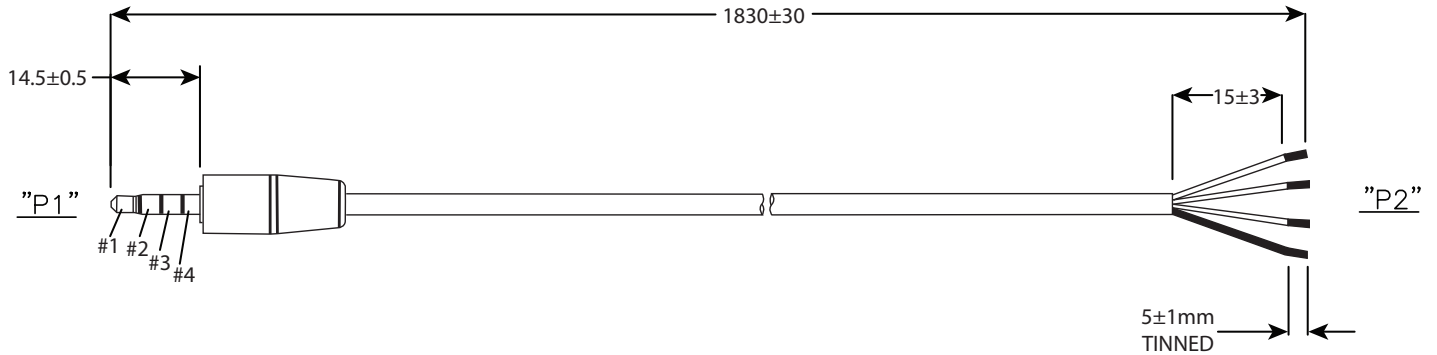

**DIMENSIONS: mm**

| CONNECTION |        |
|------------|--------|
| P1         | COLOR  |
| 1          | RED    |
| 2          | WHITE  |
| 3          | YELLOW |
| 4          | SPIRAL |

**Specifications:**

- Operation Temperature:  $10^{\circ}\text{C} \pm 80^{\circ}\text{C}$
- Insulation Resistance: DC/250V  $10\text{M}\Omega$  Min.
- Withstand Voltage: AC/250V 2mA, For One Minute.
- Tensile Strength: Overmold To Cable Jacket Shall Withstand 3kgf Pull Min. For One Minute.