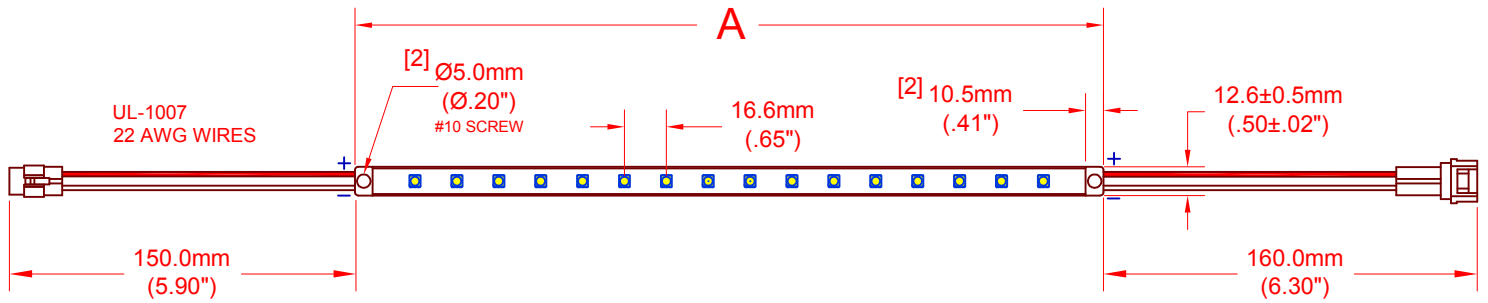

## Mating Components

ZWF-1000-I: Input Connector

ZWF-CH-J: Jumper Connector

ZWF-12-C: Mounting Clip

## Note

Please refer to JKL Application Sheet **JKL-AS-ZWF-ALUMILINE** for Installation and Power recommendations.

REV. NO.			DESCRIPTION/ECO NUMBER		APPV'D DATE	METRIC		DIMENSIONS ARE MILLIMETER (INCH)		JKL COMPONENTS CORPORATION					
D	ADD PART # ZWF-438-24WW, CHNG. ZWF-438-24CW 26 LEDS TO 24 LEDS	8/7/14	THIRD ANGLE PROJECTION			TOLERANCE UNLESS OTHERWISE SPECIFIED		TITLE							
C	CHANGE PART NO. ZWF-486-24CW TO 438	1/9/13	DRAWN BY		APPV'D BY	DATE	1 PL +/- REF.	ALUMILINE® 24V DC LED FIXTURE							
B	ADD PART NO. ZWF-486-24CW ON PG. 2	11/27/12	L. WENGSTROM		L.R.	8/7/14	2 PL +/- REF.	SIZE	FSCM NO.	DRAWING NO.	ZWF-MULTI				
A	CHANGE MOUNTING CLIP PART NO.	9/18/12					ANGLE +/- REF.	A	55335						
	RELEASE AND CANCEL PL-1206-03	6/27/12						NONE		RELEASED DATE	6/27/12	REVISION DATE	8/7/14	REV. NO. D	SHEET 1 OF 2
- CAD DRAWING -						MANUAL REVISIONS NOT PERMITTED									

## Dimensions

### COLOR: COOL WHITE 6000K

JKL Part Number	Dimension <b>A</b> ± 5.0mm (±0.2 inch)	Number LEDs	Power (W)	Current (mA)	Lumen Flux (lm)
ZWF-337-24CW	337.0 (13.27)	18	2.9	120	248
ZWF-438-24CW	438.0 (17.24)	24	4.19	173	358
ZWF-638-24CW	638.0 (25.12)	36	5.8	240	469
ZWF-939-24CW	939.0 (36.97)	54	8.7	350	691
ZWF-1239-24CW	1239.0 (48.78)	72	11.6	480	912