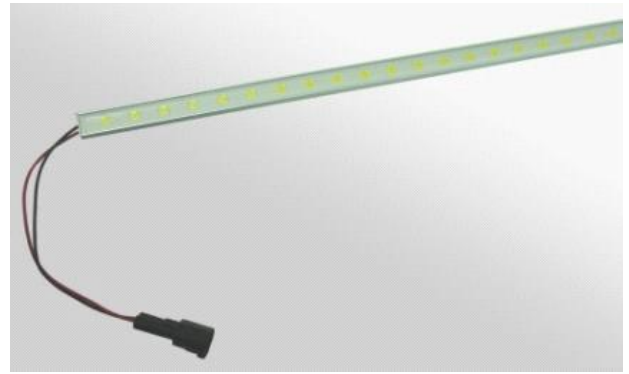

# ALUMILINE® LED FIXTURE

## Features

- High Brightness
- Long Life
- Low Power Consumption
- RoHS Compliant
- No UV Emission
- Thermally Optimized
- Low Profile
- IP67
- Mounting Holes for Ease of Installation