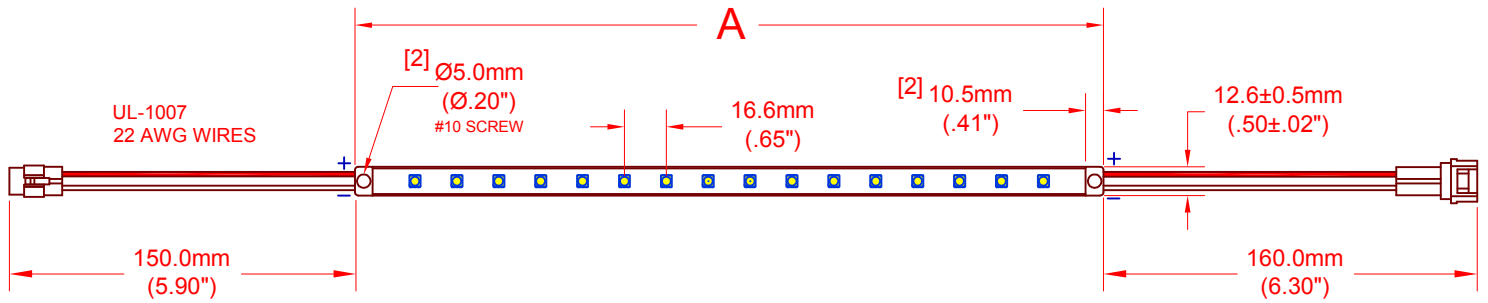

## Mating Components

ZWF-1000-I: Input Connector

ZWF-CH-J: Jumper Connector

ZWF-12-C: Mounting Clip

## Note

Please refer to JKL Application Sheet **JKL-AS-ZWF-ALUMILINE** for Installation and Power recommendations.

REV. NO.			DESCRIPTION/ECO NUMBER		APPV'D DATE	METRIC		DIMENSIONS ARE MILLIMETER (INCH)		JKL COMPONENTS CORPORATION				
D	ADD PART # ZWF-438-24WW, CHNG. ZWF-438-24CW 26 LEDS TO 24 LEDS		8/7/14			THIRD ANGLE PROJECTION		TOLERANCE UNLESS OTHERWISE SPECIFIED 1 PL +/- REF. 2 PL +/- REF. ANGLE +/- REF.		TITLE <b>ALUMILINE® 24V DC LED FIXTURE</b>				
C	CHANGE PART NO. ZWF-486-24CW TO 438		1/9/13			DRAWN BY L. WENGSTROM		APPV'D BY DATE L.R. 8/7/14		SIZE <b>A</b>	FSCM NO. <b>55335</b>	DRAWING NO. <b>ZWF-MULTI</b>		
B	ADD PART NO. ZWF-486-24CW ON PG. 2		11/27/12			- CAD DRAWING - MANUAL REVISIONS NOT PERMITTED				SCALE NONE	RELEASED DATE 6/27/12	REVISION DATE 8/7/14	REV. NO. <b>D</b>	SHEET 1 OF 2
A	CHANGE MOUNTING CLIP PART NO. RELEASE AND CANCEL PL-1206-03		9/18/12 6/27/12											

## Dimensions

### COLOR: COOL WHITE 6000K

JKL Part Number	Dimension <b>A</b> ± 5.0mm (±0.2 inch)	Number LEDs	Power (W)	Current (mA)	Lumen Flux (lm)
ZWF-337-24CW	337.0 (13.27)	18	2.9	120	248
ZWF-438-24CW	438.0 (17.24)	24	4.19	173	358
ZWF-638-24CW	638.0 (25.12)	36	5.8	240	469
ZWF-939-24CW	939.0 (36.97)	54	8.7	350	691
ZWF-1239-24CW	1239.0 (48.78)	72	11.6	480	912