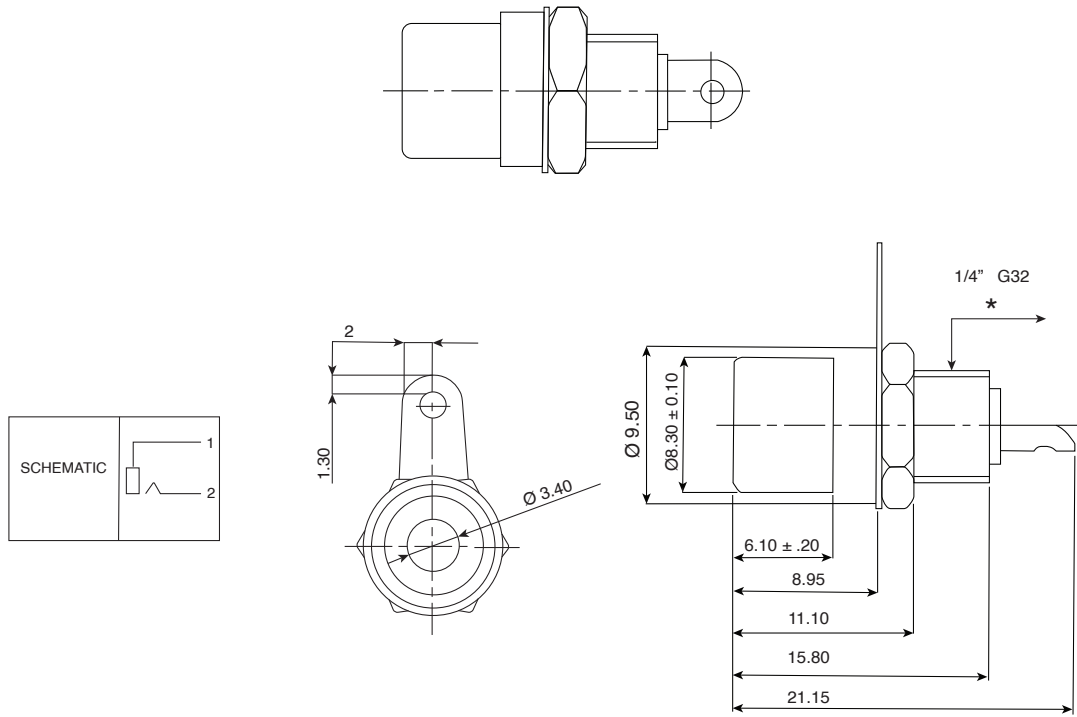

Dimensions : mm

Mouser Stock No	Color
161-6071G-E	Black
161-6072R-E	Red
161-6073W-E	White
161-6074Y-E	Yellow

SPECIFICATIONS:

- Contact Resistance : 30m Ω max
- Insulation Resistance : 100M Ω min.at DC500V
- Dielectric Withstand Voltage : AC 500V for one minute