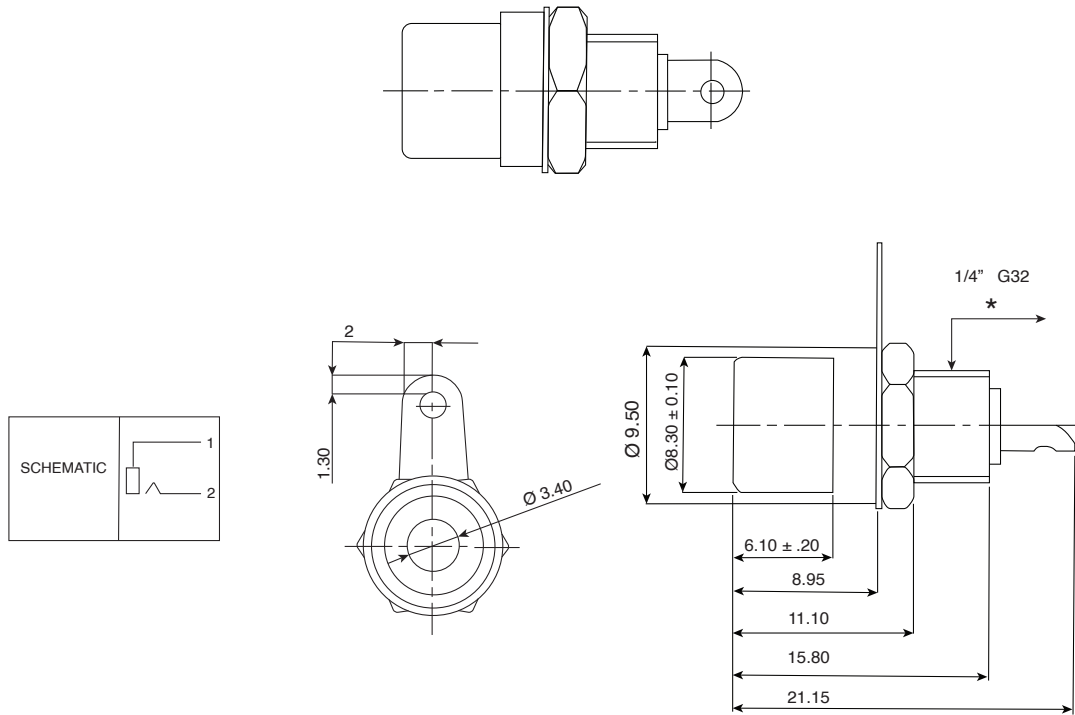

Dimensions : mm

Mouser Stock No	Color
161-6071G-E	Black
161-6072R-E	Red
161-6073W-E	White
161-6074Y-E	Yellow

SPECIFICATIONS:

- Contact Resistance : 30m Ω max
- Insulation Resistance : 100M Ω min.at DC500V
- Dielectric Withstand Voltage : AC 500V for one minute