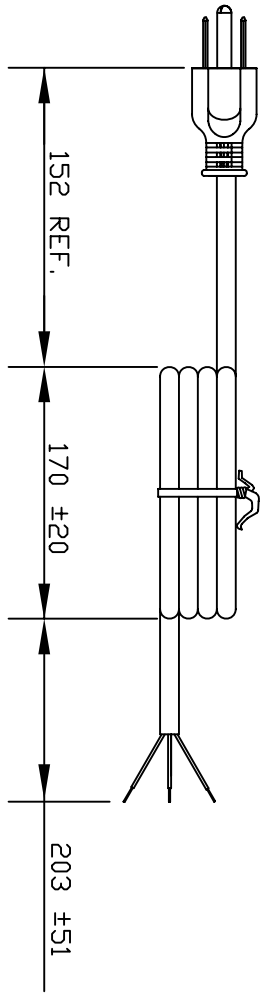

VOLEX RESERVES THE RIGHT TO ALTER NON-CRITICAL DIMENSIONS WITHOUT NOTICE.

PACKAGING: FOLD & TIE

- NOTES:
- 1) CORDAGE: 18/3 SJT, 105°C, BLACK
 - 2) APPROVALS: (UL) (ETL)
 - 3) RATING: 10 AMP/125 VOLTS
 - 4) FLAME RATING: FT2
 - 5) PACKAGING: 90 PIECES/CARTON
 - 6) ALL DIMENSIONS IN MILLIMETERS.

REV	DESCRIPTION	DATE
2	REVISED TO SHOW CHINA MANUFACTURED CORD	11/26/07
1	C.U.D - NEW RELEASE	10/30/06

SCALE:	ECD:	ITEM DESCRIPTION
NOT TO SCALE	N/A	CORSET - NORTH AMERICAN POWER SUPPLY CORD (67")

TOLERANCE UNLESS OTHERWISE SPECIFIED	APPROVED	DRAWN BY	DATE:
.XXX ± .005 .XX ± .02 .X ± .03 FRACT. ± 1/32 ANGULAR ± 1/2°	STC	STC	10/30/06

MATERIAL:
 PLUG: PVC, BLACK
 JACKET: PVC, BLACK
 ROHS COMPLIANT

FINISH:
 JACKET: SMOOTH

SCALE:	ECD:	ITEM DESCRIPTION	APPROVED	DRAWN BY	DATE:
NOT TO SCALE	N/A	CORSET - NORTH AMERICAN POWER SUPPLY CORD (67")	STC	STC	10/30/06

PART NO. 17748 10 B1