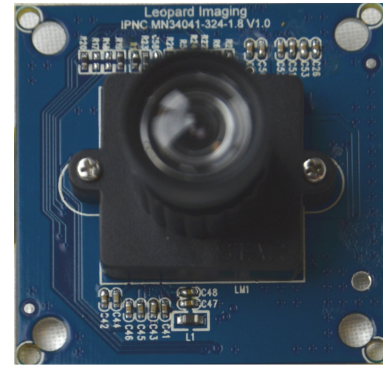

## LI-CAM-MN34041-324-1.8 HD Camera Module

Leopard Imaging provides the Time-to-Market camera development kit with seamless interface to TI IPCamera with a standard 36-pin ZIP connector interface as well as DM385 IPNC. LI-CAM-MN34041-324-1.8 is a high-resolution Wide Dynamic Range digital camera module. It incorporates a Panasonic 1/3-inch 2.1M CMOS digital image sensor MN34041, with an active imaging pixel array of 1944H x 1092V. The LI-CAM-MN34041-324-1.8 Camera Module produces extraordinarily clear, sharp digital pictures, and it is capable of capturing both continuous video and single frame, which makes it the perfect choice for surveillance industry.

LI-CAM-MN34041-324-1.8 Camera Board

It supports 1080p@30fps H.264 Streaming on TI DM385 IPNC.

### Features:

- 1/3-Inch 2.1-Megapixel CMOS High Definition Digital Imager
- Active imaging pixels: 1944H x 1092V
- Pixel Size: 2.75 $\mu$ m x 2.75 $\mu$ m
- 12-bit Digital Output with Line and Frame Synchronization
- Support for 1080p @ 60fps

## **IPCamera MN34041 1.8V Cam Module**

- Simple two-wire serial interface
- Low noise CMOS imaging technology that achieves CCD image quality
- Direct interface to TI IPCamera